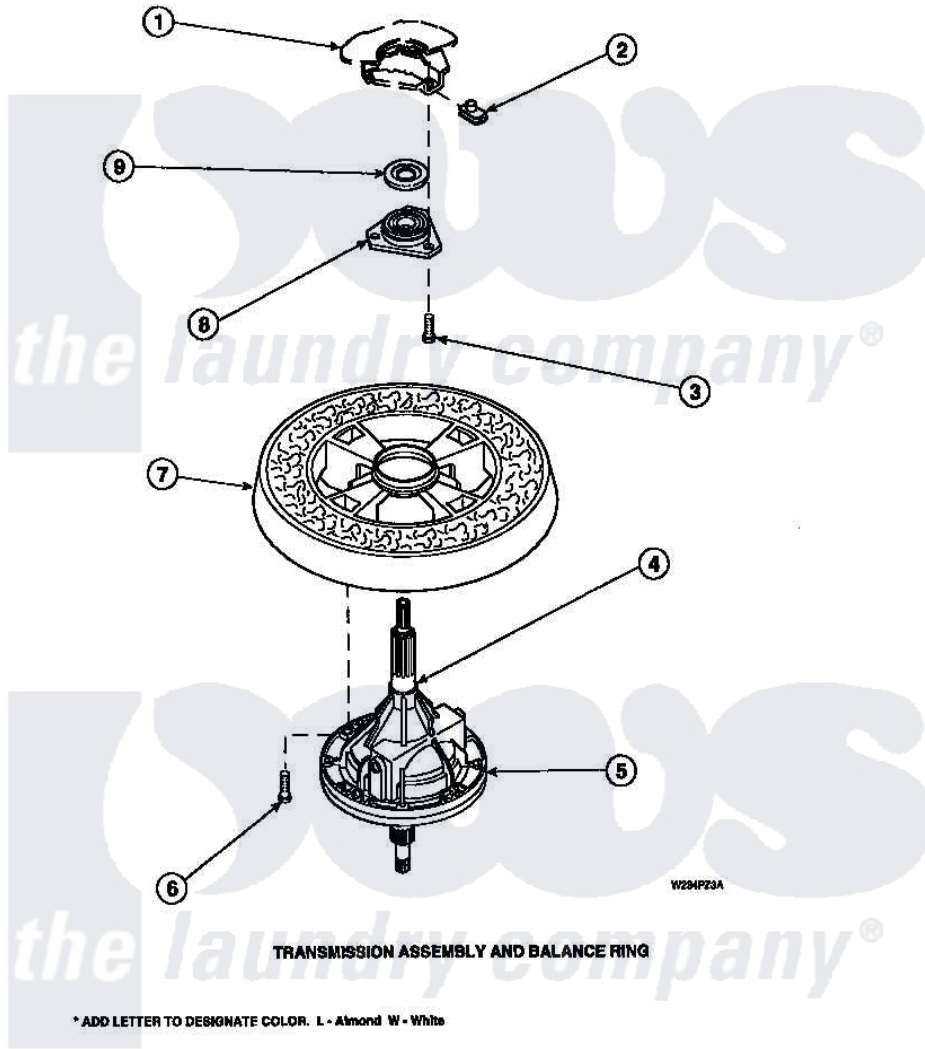

Amana LW8201L2 (BOM: PLW8201L2 A) 27 - TRANSMISSION ASSY AND BALANCE RING

Amana Residential Amana LW8201L2 (BOM: PLW8201L2 A) Washer Parts Parts Diagram 27 - TRANSMISSION ASSY AND BALANCE RING

Click on the part number to view part

Item	Original Part Number	Replaced By	Status	Part Description
1	34438P			Assembly, Outer Tub
2	27222			Nut, Retainer 5/16-18
3	36991	3400500		Bolt, 3405245 5/16-18 X 3/4
4	27604P			Never-Seeze 1 Oz Tube
5	34526P			Assembly, Transmission
6	37047		Not Available	SCREW, CAP
7	34731		Not Available	ASSY,BALANCE RING-COMPL
8	27182	40004201P		Main Bearing Assembly
9	27187			Flinger