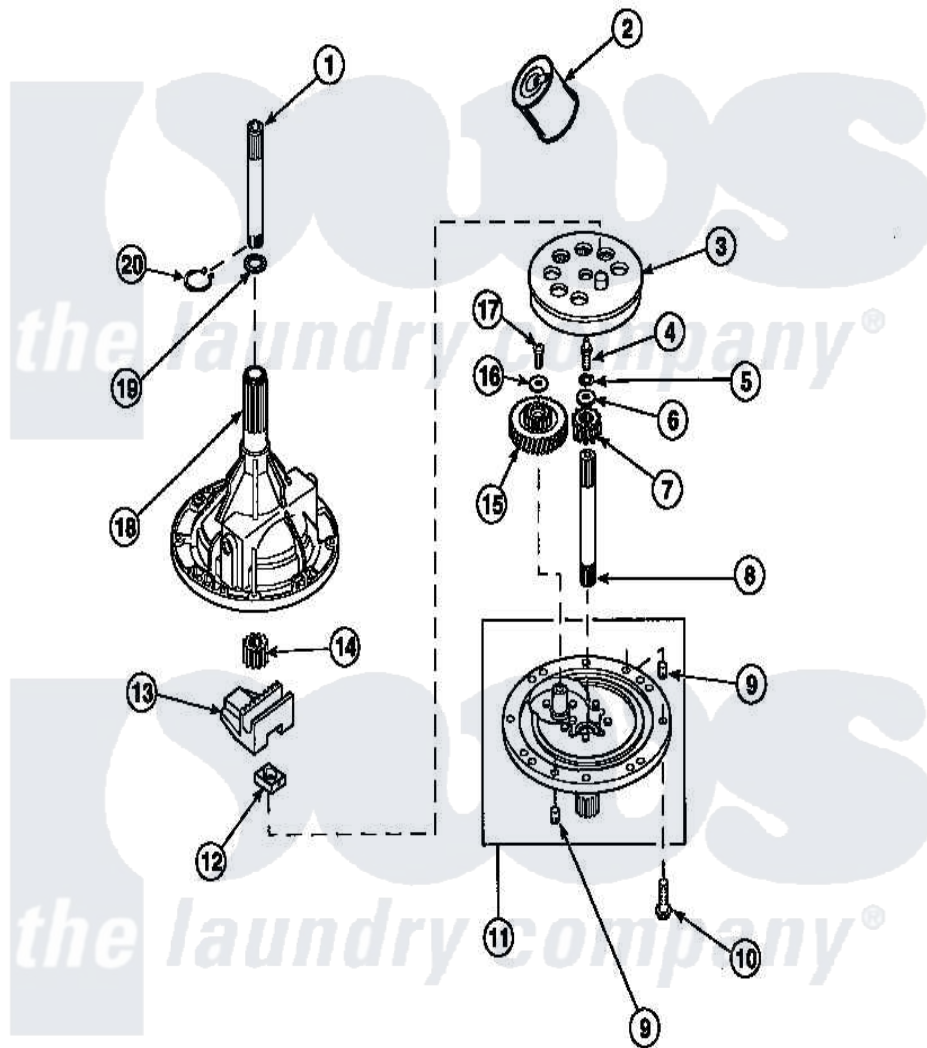

Amana LW8201L2 (BOM: PLW8201L2 B) 01 - 34526P TRANSMISSION ASSY

Amana Residential Amana LW8201L2 (BOM: PLW8201L2 B) Washer Parts Parts Diagram 01 - 34526P TRANSMISSION ASSY

Click on the part number to view part

Item	Original Part Number	Replaced By	Status	Part Description
1	Y36570			Shaft, Output
2	27243P			Oil, CW Transmission F-
3	26577			Assembly, Gear And Stud
4	27030		Not Available	SCREW, 1/4-20 SPECIAL
5	21456			Lockwasher, 1/4 Intshkp
6	26509	40041501		Washer
7	36562			Pinion, Drive
8	34853			Shaft, Input
9	27172			Pin, Dowel
10	32814		Not Available	SCREW, 1/4-20X7/8 SERRA
11	38290			Assembly, Cover
12	26493			Slide
13	Y31526			Rack
14	27003			Pinion, Agitator
15	29161			Gear, Reduction

16	29260	Not Available	WASHER
17	29273		Screw, 1/4-20 X 3/8
18	33223	Not Available	ASSY, TRANSMISSION CASE
19	35092		Washer, 3628id X 1.00 X .056
20	27197		Ring, Retaining
NI	37577P	Not Available	SEALANT