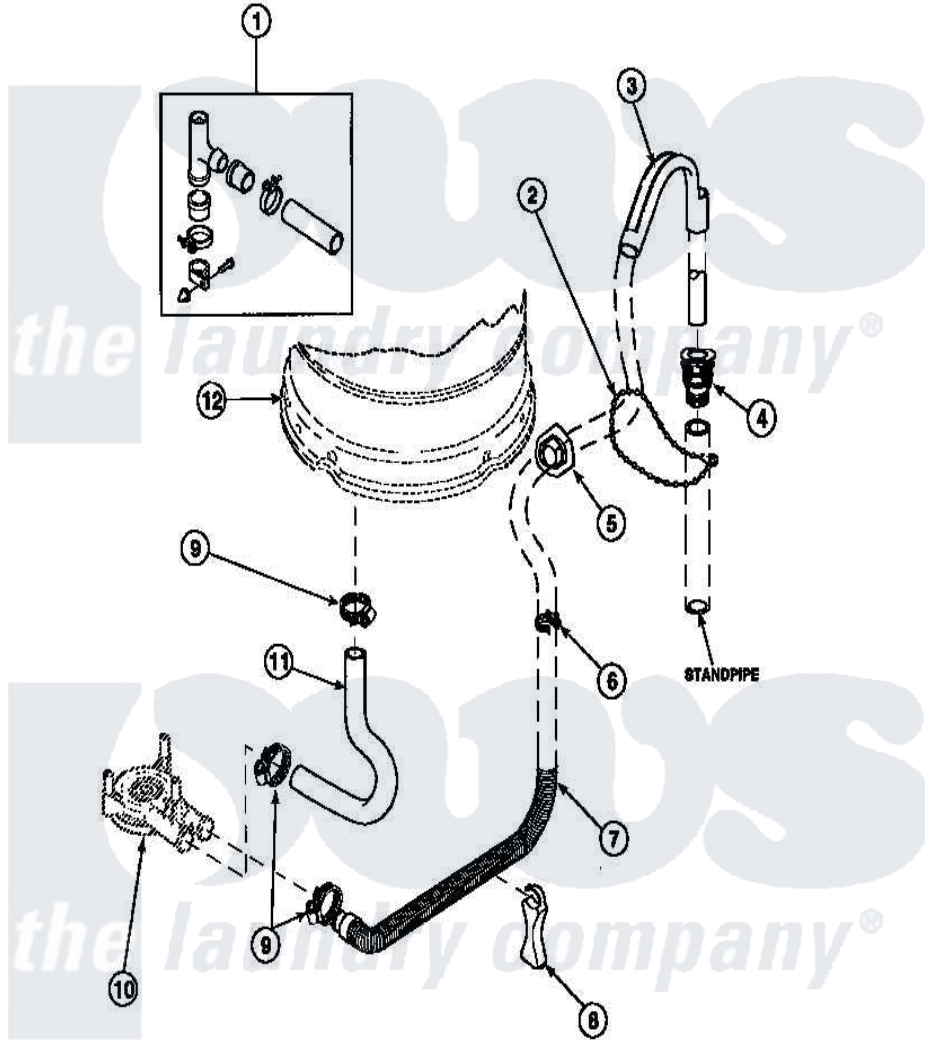

**Amana LW8201L2 (BOM: PLW8201L2 B) 07 - DRAIN HOSE AND SIPHON BREAK**

Amana Residential Amana LW8201L2 (BOM: PLW8201L2 B) Washer Parts Parts Diagram 07 - DRAIN HOSE AND SIPHON BREAK

[Click on the part number to view part](#)

Item	Original Part Number	Replaced By	Status	Part Description
1	562P3	<a href="#">76660</a>		Break-Sphn
2	33489	<a href="#">8539404</a>		Tie-Wire
3	33615	<a href="#">22003814</a>		Retainer, Drain Hose
4	36878	<a href="#">40008101</a>		Adapter, Standpipe
5	<a href="#">32219</a>			Relief, Strain
6	<a href="#">36014</a>			Clip, Retainer-Hose
7	37245	<a href="#">40053901</a>		Hose, Drain
8	<a href="#">36522</a>			Hose Support
"	<a href="#">35487</a>			Support, Hose
9	36802	<a href="#">285655</a>		Clamp, Hose
10	36863P	<a href="#">27001233</a>		Pump
11	<a href="#">35753</a>			Hose, Tub To Pump-Ddp
12	<a href="#">34438P</a>			Assembly, Outer Tub