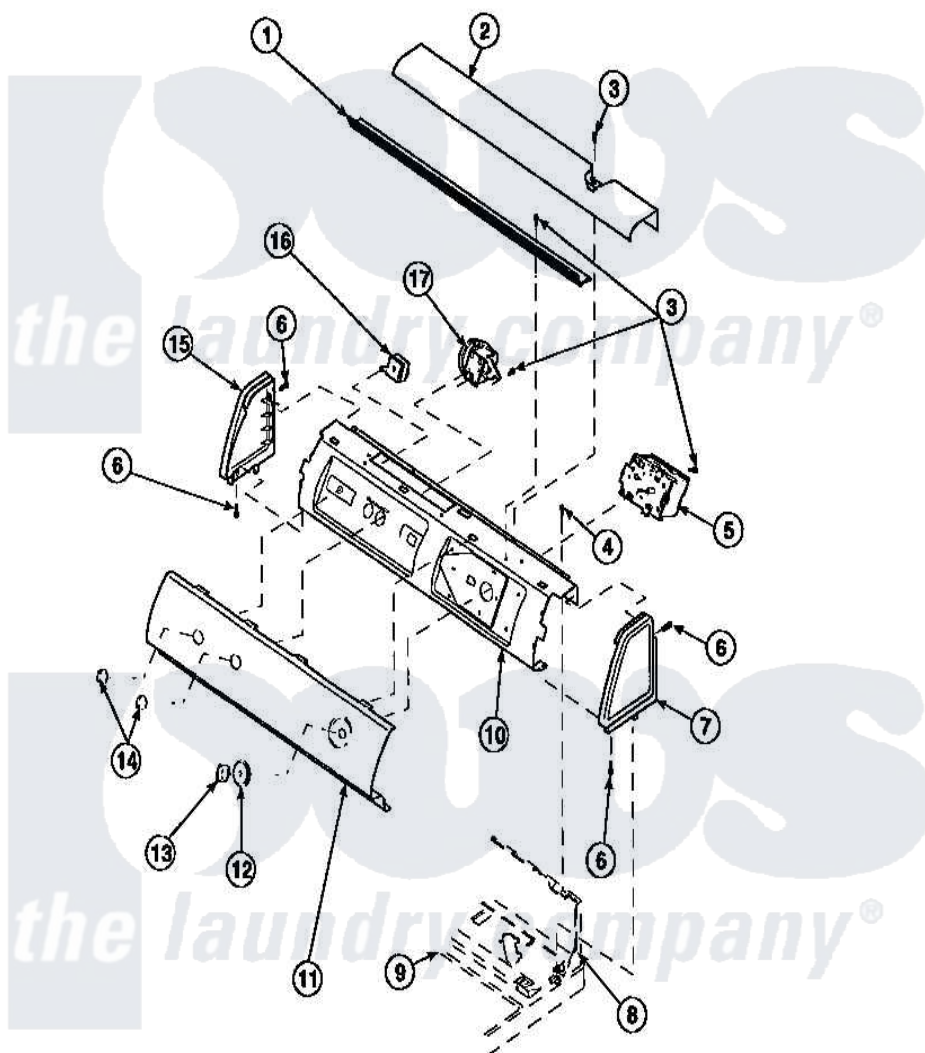

Amana LW8201L2 (BOM: PLW8201L2 B) 09 - GRAPHIC PANEL, CTRL
MTG PLATE AND CTRLS

Amana Residential Amana LW8201L2 (BOM: PLW8201L2 B) Washer Parts Parts Diagram 09 - GRAPHIC PANEL, CTRL
MTG PLATE AND CTRLS

[Click on the part number to view part](#)

Item	Original Part Number	Replaced By	Status	Part Description
1	Y34826		Not Available	DIFFUSER,LAMP-CLEAR
3	23962	W10116760		Screw
4	34904	489355		Screw, 8 X 1/2
5	31239	31239P		Timer 3 Cycle Package
6	501086	90767		Screw, 8A X 3/8 HeX Washer Head Tapping
8	34903		Not Available	PANEL, BACK HOOD (USE 37782)
9	34902P		Not Available	TOP
10	34821		Not Available	CONTROL MOUNTING PLATE
16	35115			Switch, TemPerature 3 P
17	36045	40055101		Switch, Pressure