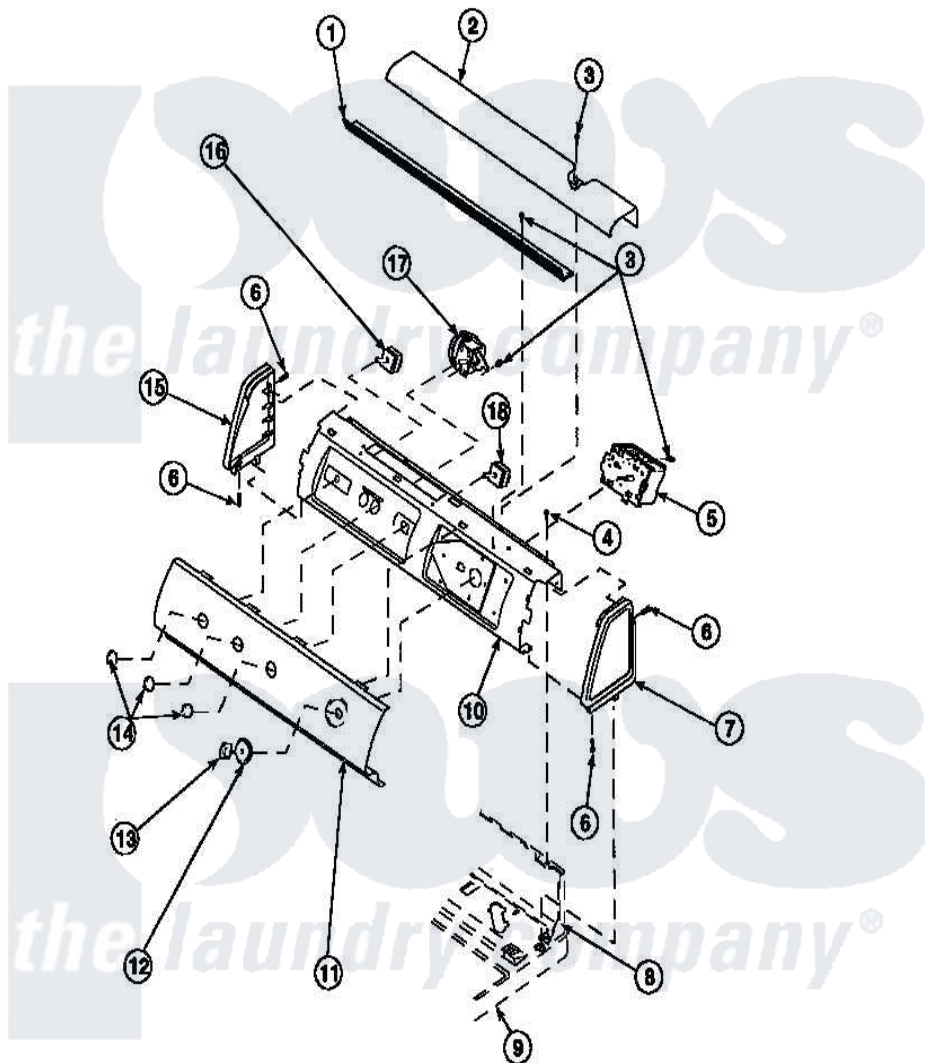

Amana LW8201L2 (BOM: PLW8201L2 B) 11 - GRAPHIC PANEL, CTRL MTG PLATE AND CTRLS

Amana [Residential Amana LW8201L2 \(BOM: PLW8201L2 B\) Washer Parts](#) Parts Diagram 11 - GRAPHIC PANEL, CTRL
MTG PLATE AND CTRLS

[Click on the part number to view part](#)

Item	Original Part Number	Replaced By	Status	Part Description
1	Y34826		Not Available	DIFFUSER,LAMP-CLEAR
2	34824		Not Available	TOP COVER
3	23962	W10116760		Screw
4	34904	489355		Screw, 8 X 1/2
6	501086	90767		Screw, 8A X 3/8 HeX Washer Head Tapping
7	34817		Not Available	END CAP(RIGHT)
8	34903		Not Available	PANEL, BACK HOOD (USE 37782)
9	34902P		Not Available	TOP
10	34821		Not Available	CONTROL MOUNTING PLATE
12	36700		Not Available	TIMER KNOB SKIRT
13	35333		Not Available	TIMER KNOB
14	36701		Not Available	KNOB, TEMP
15	34818		Not Available	END CAP(LEFT)