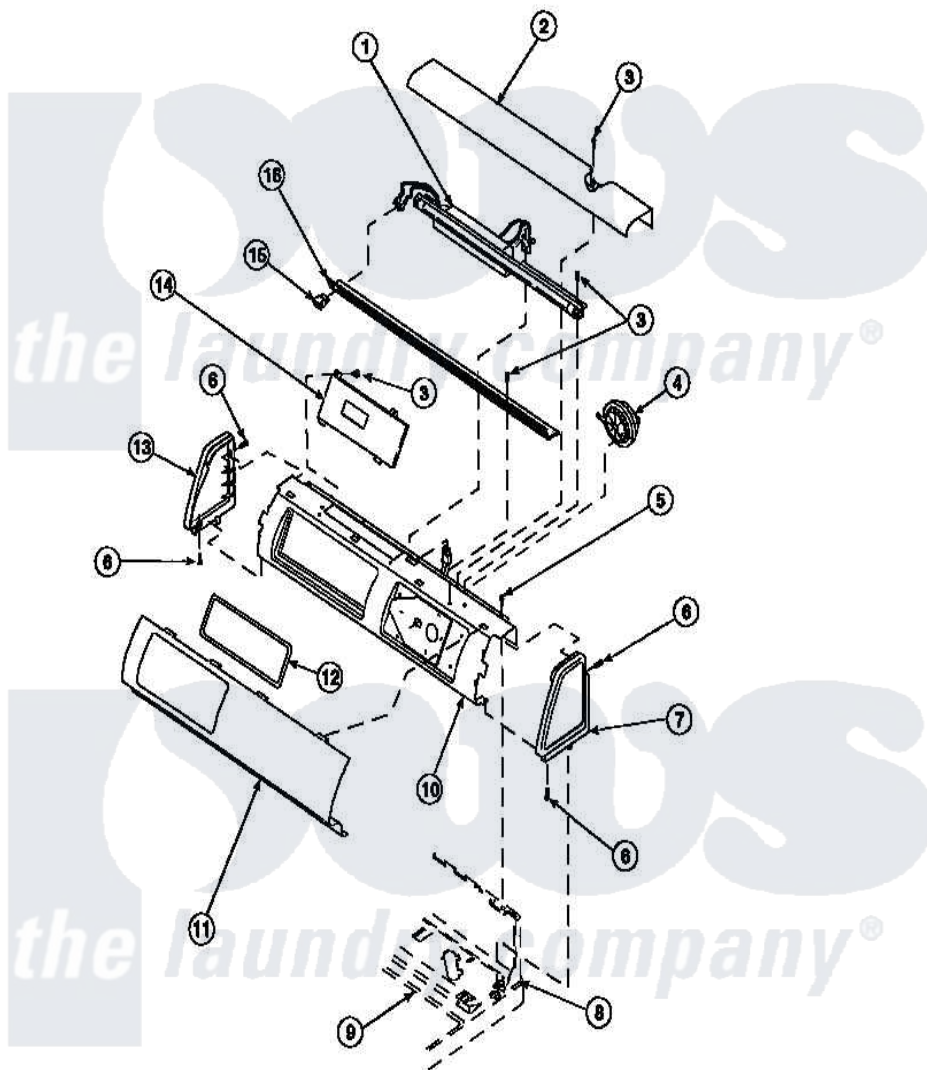

**Amana LW8201L2 (BOM: PLW8201L2 B) 12 - GRAPHIC PANEL, CTRL
MTG PLATE AND CTRLS**

Amana Residential Amana LW8201L2 (BOM: PLW8201L2 B) Washer Parts Parts Diagram 12 - GRAPHIC PANEL, CTRL
MTG PLATE AND CTRLS
Click on the part number to view part

Item	Original Part Number	Replaced By	Status	Part Description
2	34824		Not Available	TOP COVER
3	23962	W10116760		Screw
5	34904	489355		Screw, 8 X 1/2
6	501086	90767		Screw, 8A X 3/8 HeX Washer Head Tapping
7	34817		Not Available	END CAP(RIGHT)
8	34903		Not Available	PANEL, BACK HOOD (USE 37782)
9	34902P		Not Available	TOP
13	34818		Not Available	END CAP(LEFT)