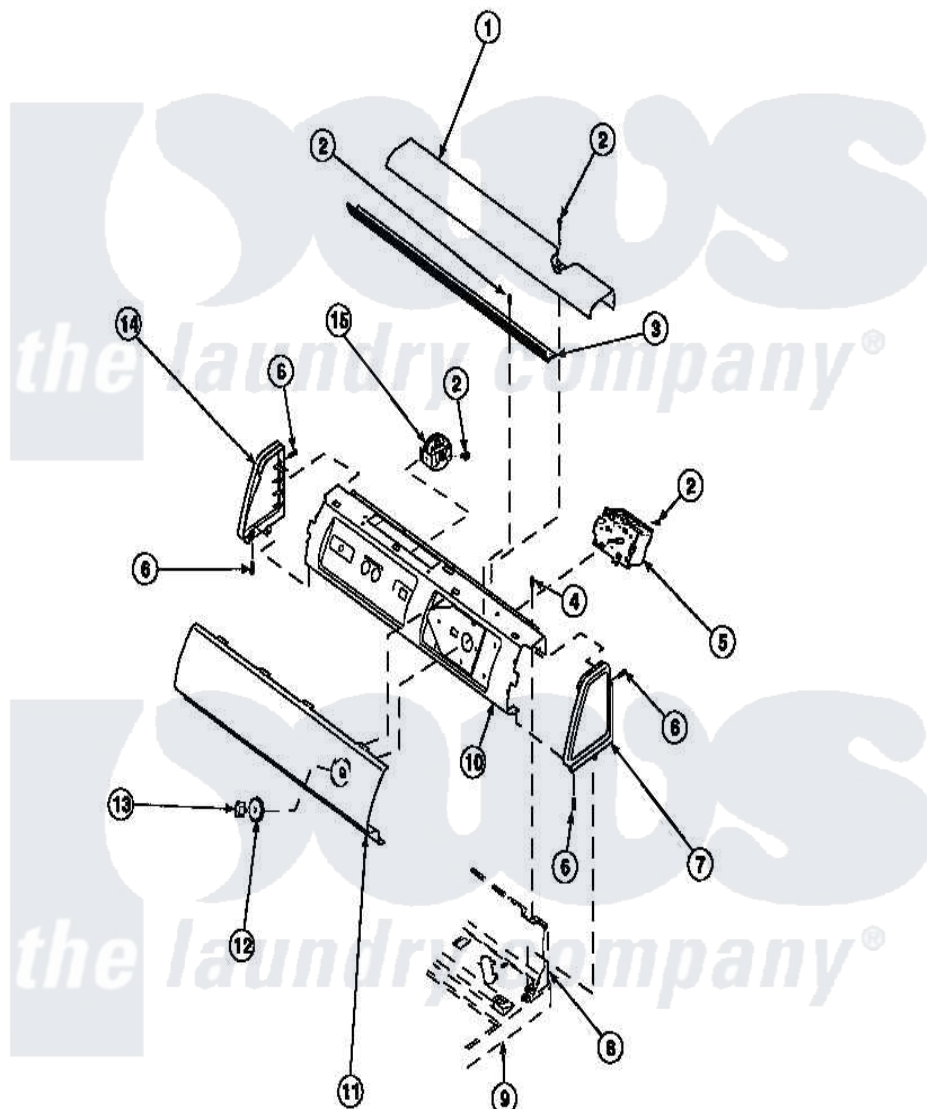

Amana LW8201L2 (BOM: PLW8201L2 B) 13 - GRAPHIC PANEL, CTRL  
MTG PLATE AND CTRLS

Amana Residential Amana LW8201L2 (BOM: PLW8201L2 B) Washer Parts Parts Diagram 13 - GRAPHIC PANEL, CTRL  
MTG PLATE AND CTRLS  
Click on the part number to view part

Item	Original Part Number	Replaced By	Status	Part Description
2	23962	<a href="#">W10116760</a>		Screw
3	Y34826		Not Available	DIFFUSER,LAMP-CLEAR
4	34904	<a href="#">489355</a>		Screw, 8 X 1/2
6	501086	<a href="#">90767</a>		Screw, 8A X 3/8 HeX Washer Head Tapping
7	34817		Not Available	END CAP(RIGHT)
8	34903		Not Available	PANEL, BACK HOOD (USE 37782)
9	34902P		Not Available	TOP
10	34821		Not Available	CONTROL MOUNTING PLATE
12	33817		Not Available	ASSY,TIMER SKIRT-BLACK
13	<a href="#">33897</a>			Knob, Timer-Washer-Blac
14	34818		Not Available	END CAP(LEFT)