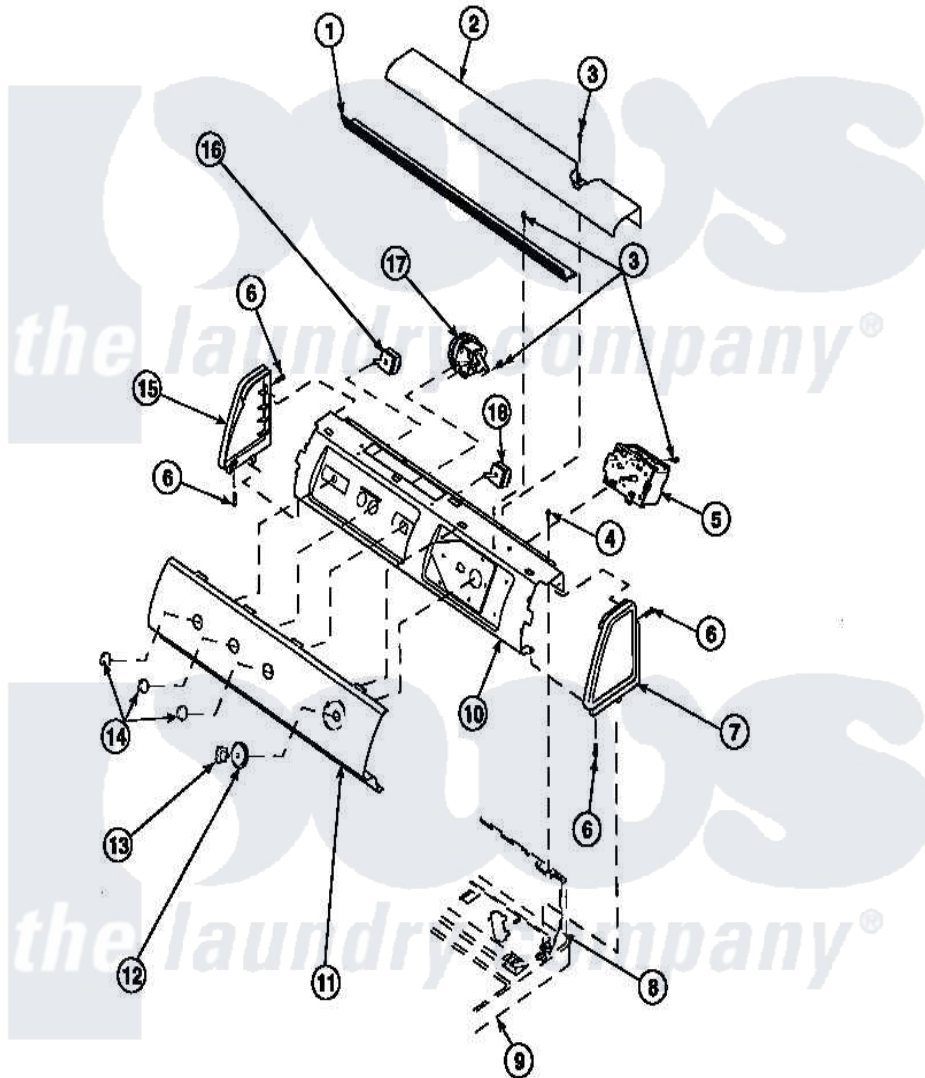

**Amana LW8201L2 (BOM: PLW8201L2 B) 15 - GRAPHIC PANEL, CTRL  
MTG PLATE AND CTRLS**

Amana Residential Amana LW8201L2 (BOM: PLW8201L2 B) Washer Parts Parts Diagram 15 - GRAPHIC PANEL, CTRL  
MTG PLATE AND CTRLS  
Click on the part number to view part

Item	Original Part Number	Replaced By	Status	Part Description
1	Y34826		Not Available	DIFFUSER,LAMP-CLEAR
3	23962	<a href="#">W10116760</a>		Screw
4	34904	<a href="#">489355</a>		Screw, 8 X 1/2
6	501086	<a href="#">90767</a>		Screw, 8A X 3/8 HeX Washer Head Tapping
8	34903		Not Available	PANEL, BACK HOOD (USE 37782)
9	34902P		Not Available	TOP
10	34821		Not Available	CONTROL MOUNTING PLATE
17	36045	<a href="#">40055101</a>		Switch, Pressure