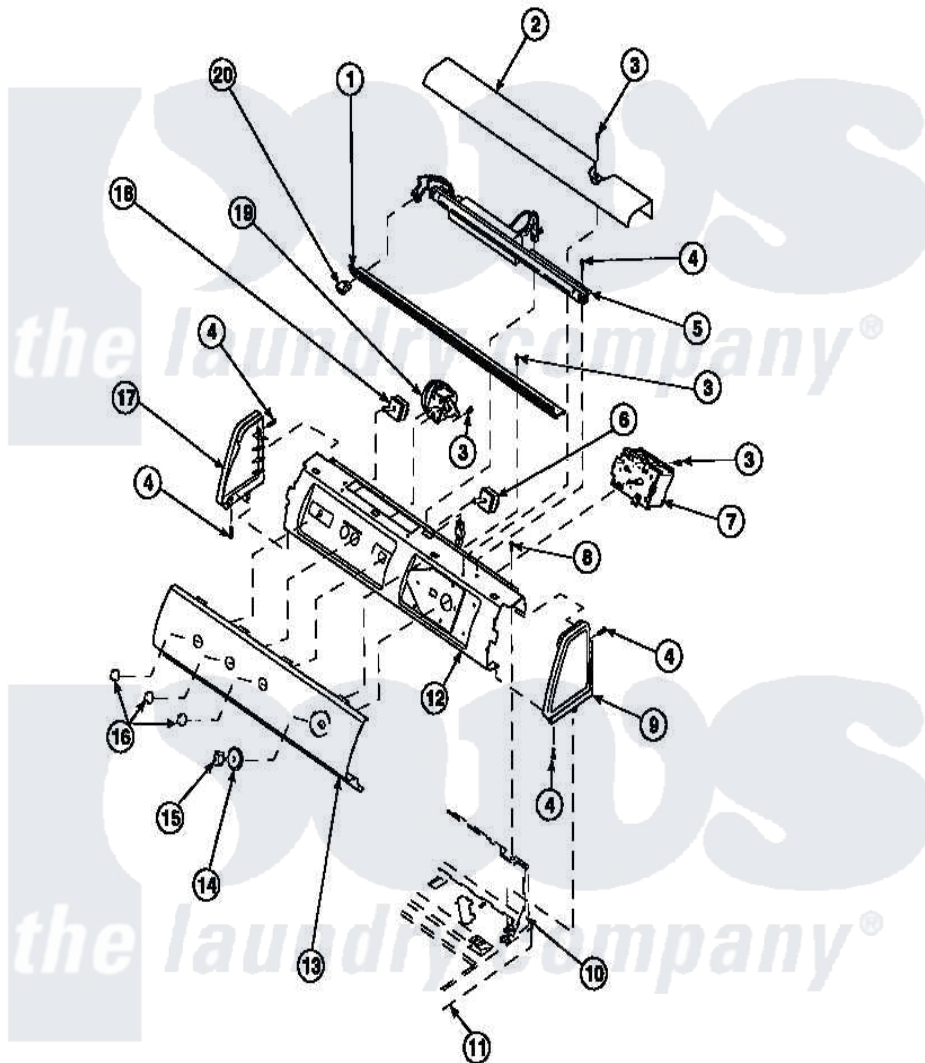

Amana LW8201L2 (BOM: PLW8201L2 B) 16 - GRAPHIC PANEL, CTRL MTG PLATE AND CTRLS

Amana Residential Amana LW8201L2 (BOM: PLW8201L2 B) Washer Parts Parts Diagram 16 - GRAPHIC PANEL, CTRL
MTG PLATE AND CTRLS
Click on the part number to view part

Item	Original Part Number	Replaced By	Status	Part Description
2	34824		Not Available	TOP COVER
3	23962	W10116760		Screw
4	501086	90767		Screw, 8A X 3/8 HeX Washer Head Tapping
8	34904	489355		Screw, 8 X 1/2
9	34817		Not Available	END CAP(RIGHT)
10	34903		Not Available	PANEL, BACK HOOD (USE 37782)
11	34902P		Not Available	TOP
12	34821		Not Available	CONTROL MOUNTING PLATE
14	36700		Not Available	TIMER KNOB SKIRT
15	35333		Not Available	TIMER KNOB
16	36701		Not Available	KNOB, TEMP
17	34818		Not Available	END CAP(LEFT)
19	36045	40055101		Switch, Pressure