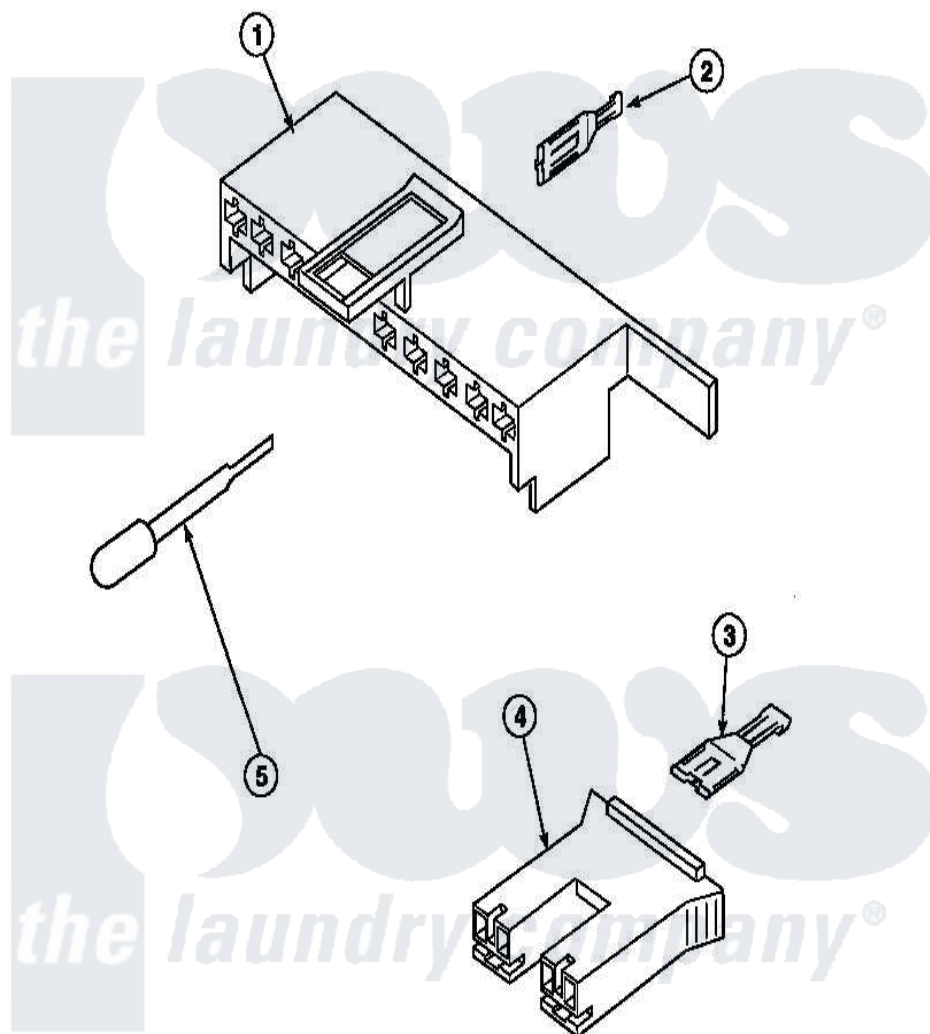

Amana LW8201L2 (BOM: PLW8201L2 B) 19 - MIXING VALVE & MOTOR CONN BLOCKS, TERM

Amana Residential Amana LW8201L2 (BOM: PLW8201L2 B) Washer Parts Parts Diagram 19 - MIXING VALVE & MOTOR CONN BLOCKS, TERM
Click on the part number to view part

Item	Original Part Number	Replaced By	Status	Part Description
1	34677			10 Circuit Plug
2	Y00188			Molex Terminal
3	Y00121		Not Available	SPADE TERMINAL(12 GAUGE) (1/4 INCH-(2) 18 GAUGE WIRES O
4	34676			Plug
"	34675		Not Available	PLUG
5	283P4			Terminal Extractor Tool