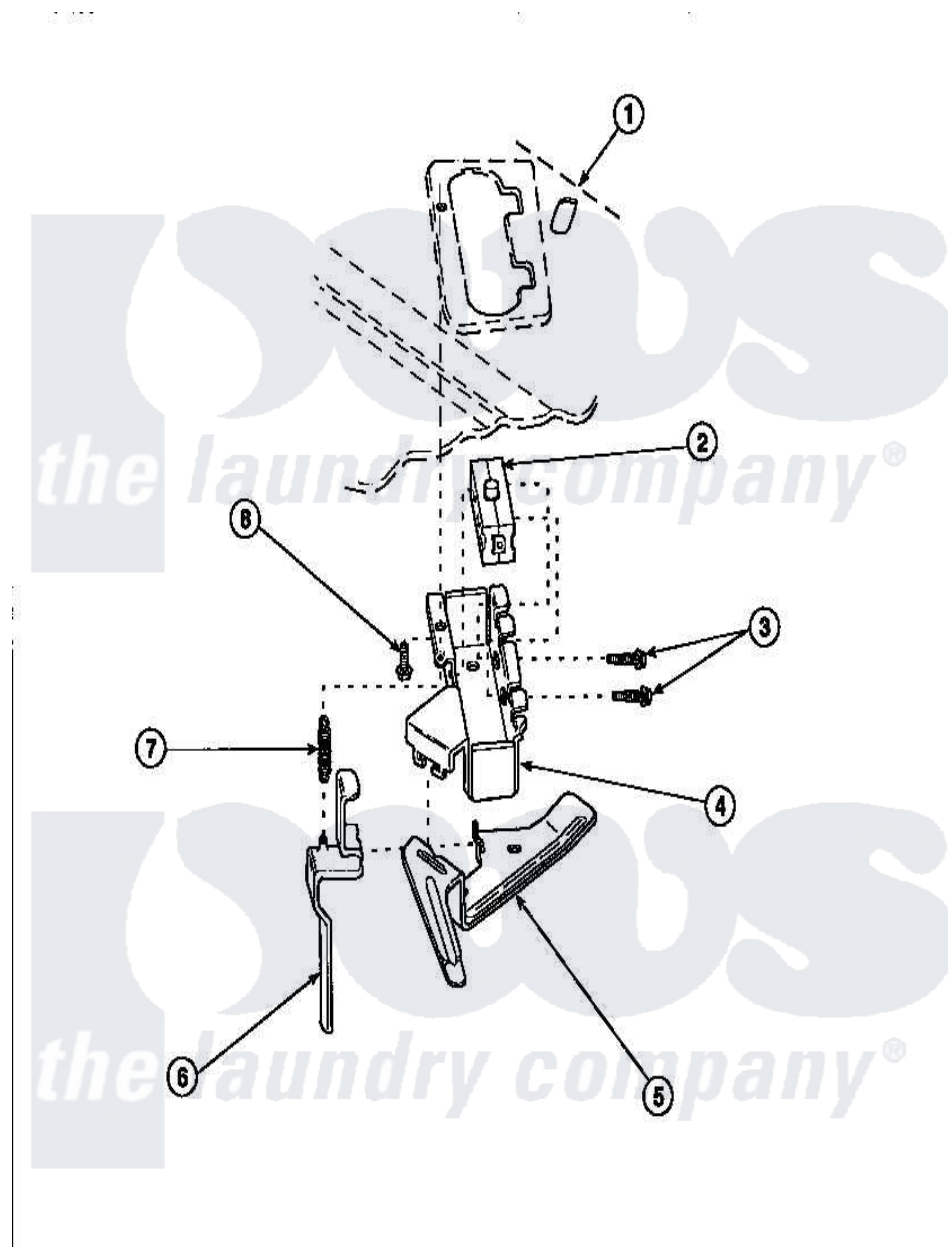

Amana LW8201L2 (BOM: PLW8201L2 B) 22 - OUT-OF-BALANCE SWITCH

Amana Residential Amana LW8201L2 (BOM: PLW8201L2 B) Washer Parts Parts Diagram 22 - OUT-OF-BALANCE SWITCH

[Click on the part number to view part](#)

Item	Original Part Number	Replaced By	Status	Part Description
1	34902P		Not Available	TOP
2	33445	27001095		Switch, Lid
3	36510			Screw
4	36497P			Kit, Switch Holder
5	33441			Arm, Actuator
6	33442			Lever, Unbalanced Load
7	33443			Spring
8	23962	W10116760		Screw