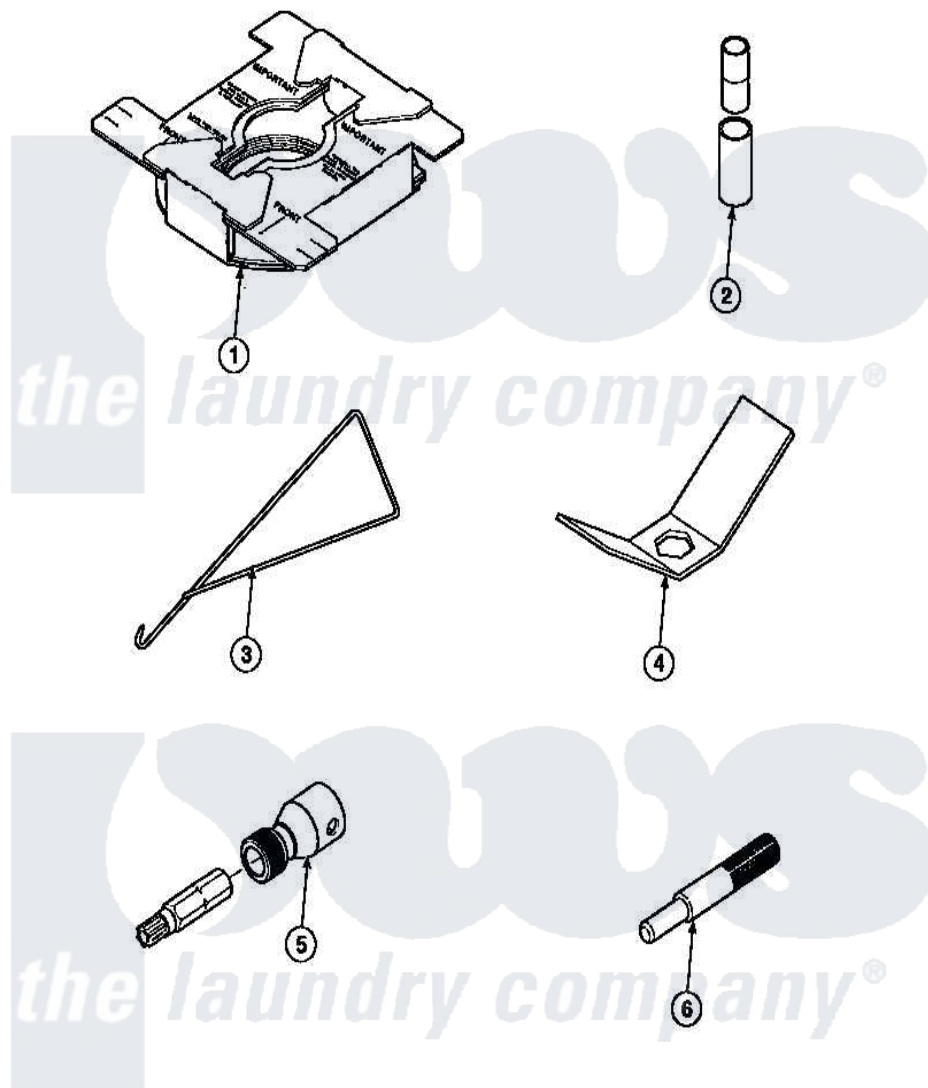

Amana LW8201L2 (BOM: PLW8201L2 B) 24 - SPECIAL TOOLS

Amana Residential Amana LW8201L2 (BOM: PLW8201L2 B) Washer Parts Parts Diagram 24 - SPECIAL TOOLS
 Click on the part number to view part

Item	Original Part Number	Replaced By	Status	Part Description
1	36926		Not Available	BRACE, SHIPPING
2	242P4			Installer, Spring
3	289P4	321P4		Hook, Spring
4	237P4	306P4		Hex Wrench
5	282P4			T25 Tamper Resistant Bit
"	24161			Torx Bit Holder
6	305P4		Not Available	TOOL, TRANSMISSION PI
NI	555P3	725P3		Kit