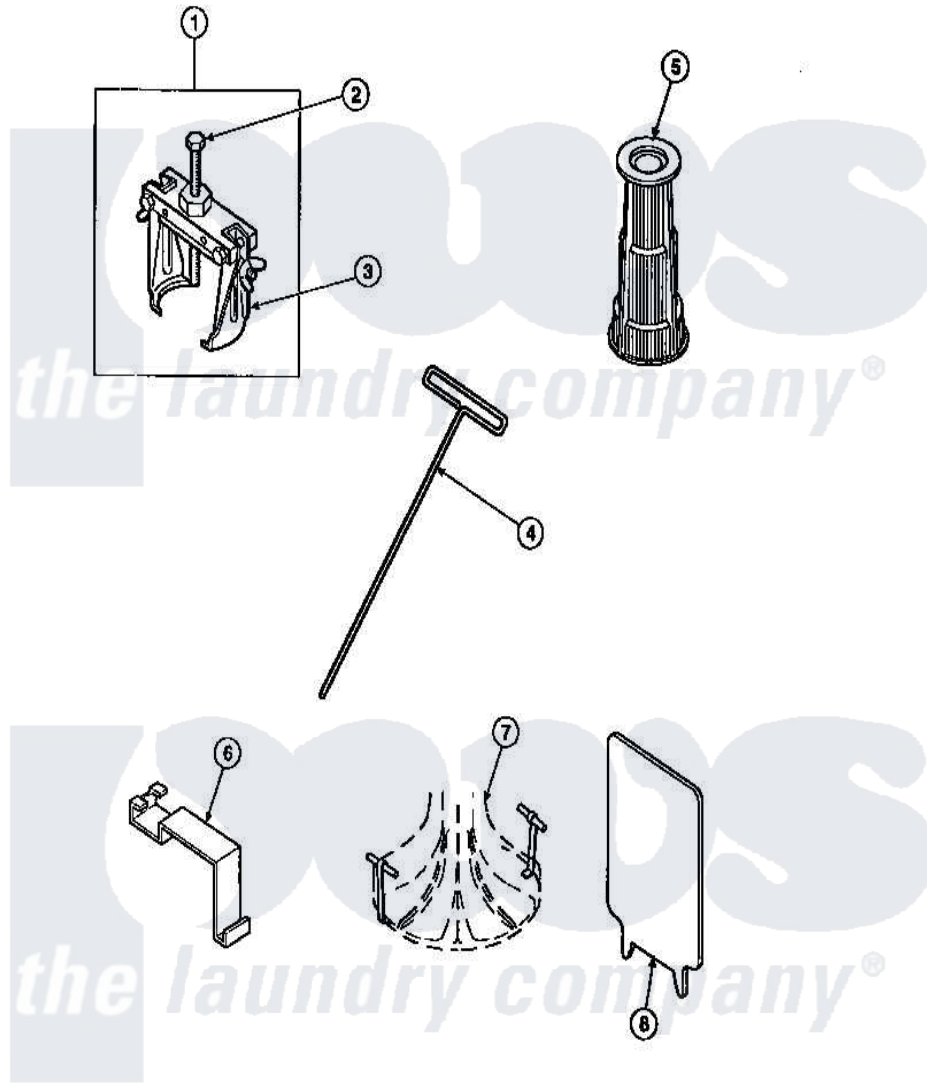

Amana LW8201L2 (BOM: PLW8201L2 B) 25 - SPECIAL TOOLS

Amana Residential Amana LW8201L2 (BOM: PLW8201L2 B) Washer Parts Parts Diagram 25 - SPECIAL TOOLS

[Click on the part number to view part](#)

Item	Original Part Number	Replaced By	Status	Part Description
1	294P4			Bell Tool
2	294P4B			Drive Bell Bolt
3	294P4A			Jaw, Drive Bell Tool
4	291P4		Not Available	WRENCH, T - ALLEN
5	293P4			Seal Tool
6	273P4			Tub Cover Gasket Tool
7	254P4P			Agitator Hooks
8	272P4			Tool, Lid Switch Instal
NI	555P3	725P3		Kit