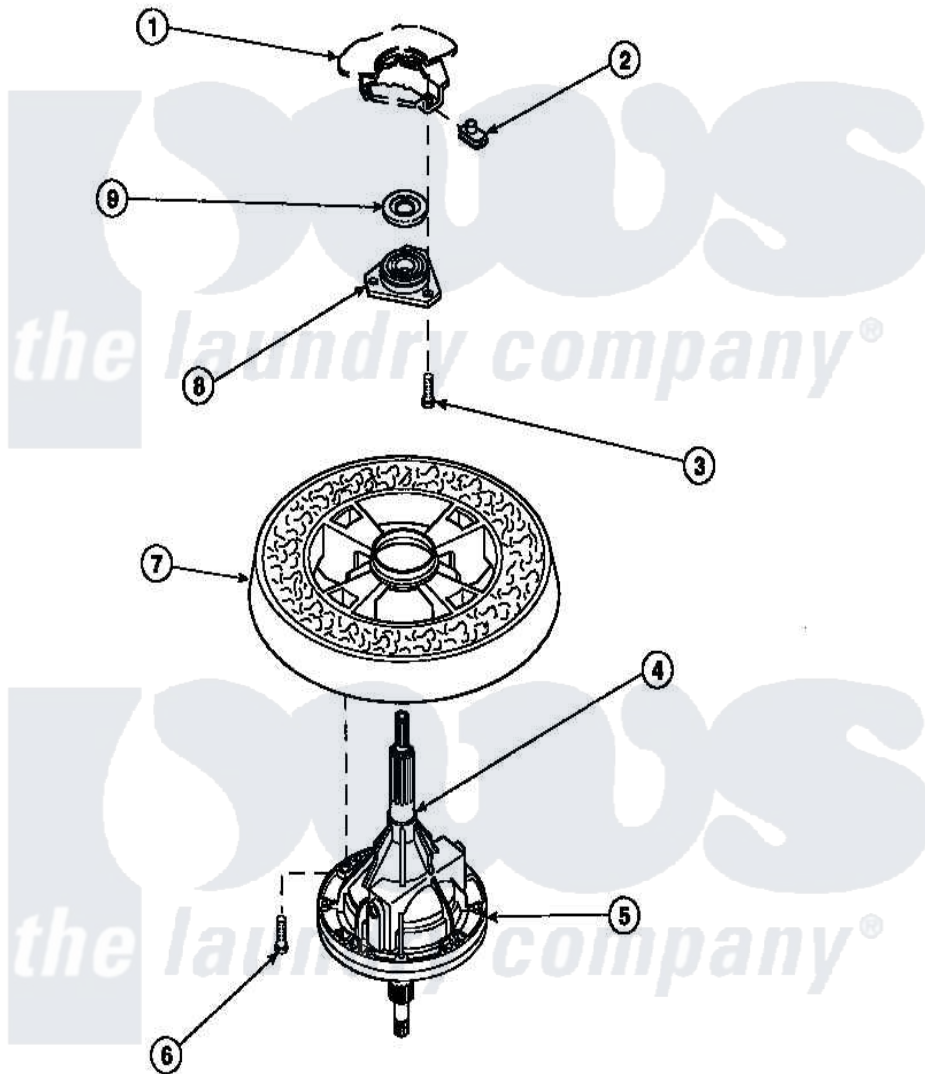

# Amana LW8201L2 (BOM: PLW8201L2 B) 27 - TRANSMISSION ASSY AND BALANCE RING

Amana Residential Amana LW8201L2 (BOM: PLW8201L2 B) Washer Parts Parts Diagram 27 - TRANSMISSION ASSY AND BALANCE RING

Click on the part number to view part

Item	Original Part Number	Replaced By	Status	Part Description
1	<a href="#">34438P</a>			Assembly, Outer Tub
2	<a href="#">27222</a>			Nut, Retainer 5/16-18
3	36991	<a href="#">3400500</a>		Bolt, 3405245 5/16-18 X 3/4
4	<a href="#">27604P</a>			Never-Seeze 1 Oz Tube
5	<a href="#">34526P</a>			Assembly, Transmission
6	37047		Not Available	SCREW, CAP
7	34731		Not Available	ASSY,BALANCE RING-COMPL
8	27182	<a href="#">40004201P</a>		Main Bearing Assembly
9	<a href="#">27187</a>			Flinger