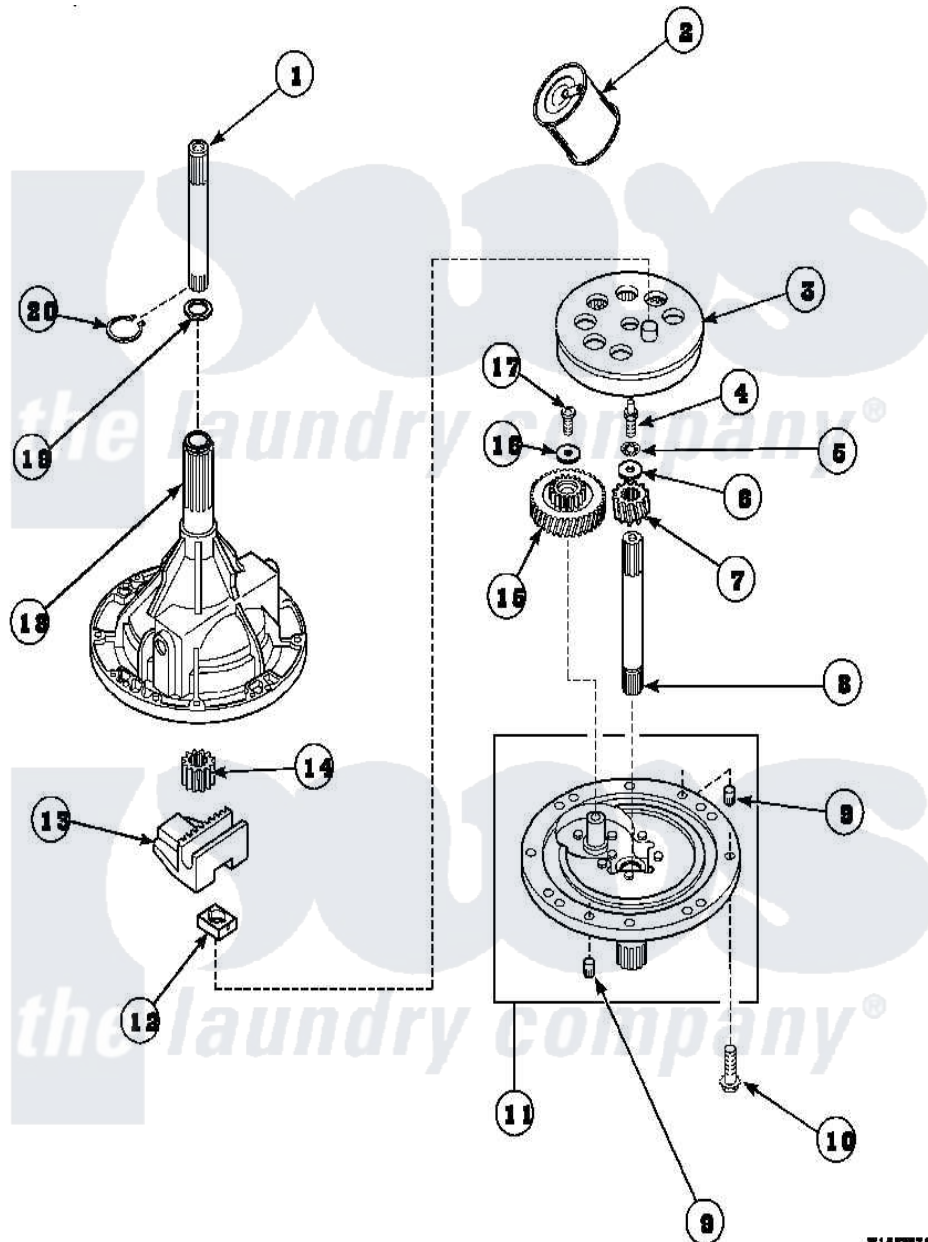

Amana LW8201L2 (BOM: PLW8201L2B) 01 - 34526P TRANSMISSION ASSY

Amana Residential Amana LW8201L2 (BOM: PLW8201L2B) Washer Parts Parts Diagram 01 - 34526P TRANSMISSION ASSY

Click on the part number to view part

Item	Original Part Number	Replaced By	Status	Part Description
1	<a href="#">Y36570</a>			Shaft, Output
2	<a href="#">27243P</a>			Oil, CW Transmission F-
3	<a href="#">26577</a>			Assembly, Gear And Stud
4	27030		Not Available	SCREW, 1/4-20 SPECIAL
5	<a href="#">21456</a>			Lockwasher, 1/4 Intshkp
6	26509	<a href="#">40041501</a>		Washer
7	<a href="#">36562</a>			Pinion, Drive
8	<a href="#">34853</a>			Shaft, Input
9	<a href="#">27172</a>			Pin, Dowel
10	32814		Not Available	SCREW, 1/4-20X7/8 SERRA
11	<a href="#">38290</a>			Assembly, Cover
12	<a href="#">26493</a>			Slide
13	<a href="#">Y31526</a>			Rack
14	<a href="#">27003</a>			Pinion, Agitator
15	<a href="#">29161</a>			Gear, Reduction

16	29260	Not Available	WASHER
17	<a href="#">29273</a>		Screw, 1/4-20 X 3/8
18	33223	Not Available	ASSY, TRANSMISSION CASE
19	<a href="#">35092</a>		Washer, 3628id X 1.00 X .056
20	<a href="#">27197</a>		Ring, Retaining
NI	37577P	Not Available	SEALANT