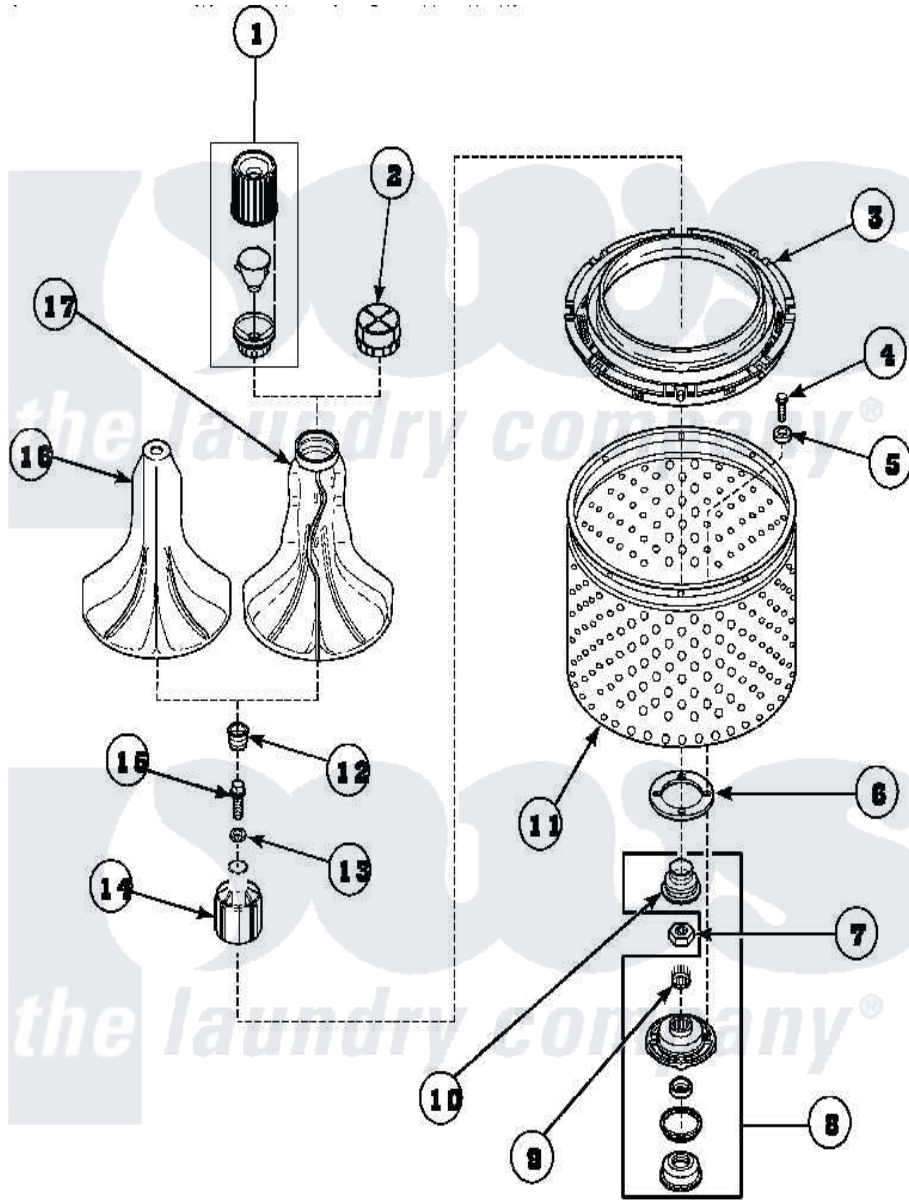

**Amana LW8201L2 (BOM: PLW8201L2B) 02 - AGITATOR/DRIVE
BELL/SEAL KIT/TUB & HUB**

W214P25A

Amana Residential Amana LW8201L2 (BOM: PLW8201L2B) Washer Parts Parts Diagram 02 - AGITATOR/DRIVE
BELL/SEAL KIT/TUB & HUB
Click on the part number to view part

Item	Original Part Number	Replaced By	Status	Part Description
1	36542	40002101W		Assembly, Fabric Softner
2	36515			Cap, Agitator
3	35035			Guard, Clothes
4	27202	W10116787		Screw
5	28094			Gasket
6	27125	39122		Gasket, Washtub
7	Y29220	40016301		Nut, Lock
8	495P3	R9900552		Hub And Seal
9	29728	40008301		Insert, Spline
10	36425	40016101		Seal, Bell Drive
11	34521P			Assembly, Tub
12	36511	40008401		Plug, Bell
13	36472			O-Ring
14	36443P	R9900189		Kit, Drive Bell And Seal
15	34288	40065102		Screw, Shoulder 1/4