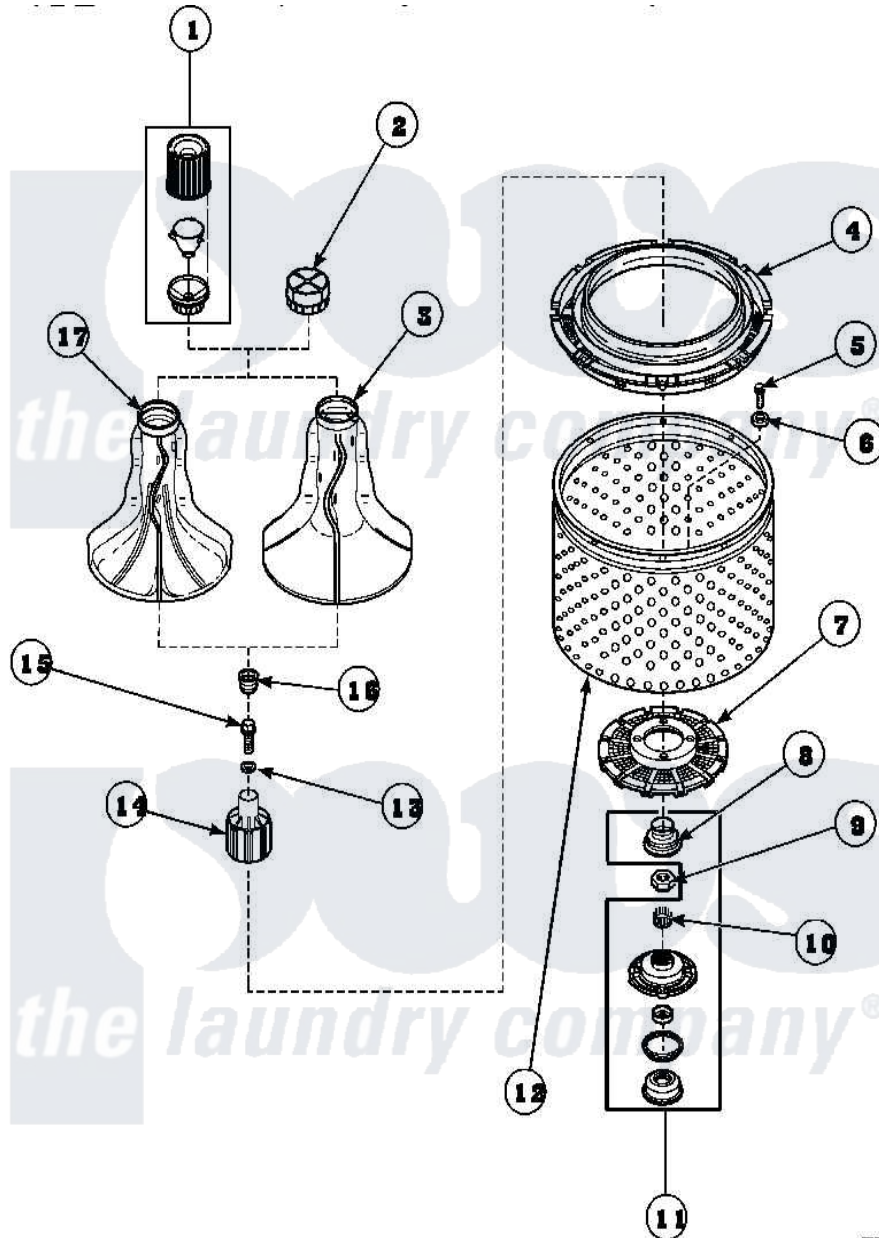

**Amana LW8201L2 (BOM: PLW8201L2B) 03 - AGITATOR/DRIVE
BELL/SEAL KIT/TUB & HUB**

Amana Residential Amana LW8201L2 (BOM: PLW8201L2B) Washer Parts Parts Diagram 03 - AGITATOR/DRIVE BELL/SEAL KIT/TUB & HUB

Click on the part number to view part

W230755A

Item	Original Part Number	Replaced By	Status	Part Description
1	36542	40002101W		Assembly, Fabric Softner
2	36515			Cap, Agitator
4	35035			Guard, Clothes
5	27202	W10116787		Screw
6	28094			Gasket
8	36425	40016101		Seal, Bell Drive
9	Y29220	40016301		Nut, Lock
10	29728	40008301		Insert, Spline
11	495P3	R9900552		Hub And Seal
12	33501P	R9900144		Kit- Wash
13	36472			O-Ring
14	36443P	R9900189		Kit, Drive Bell And Seal
15	34288	40065102		Screw, Shoulder 1/4
16	36511	40008401		Plug, Bell
17	33174	40000501W		Agitator, Flex Vane