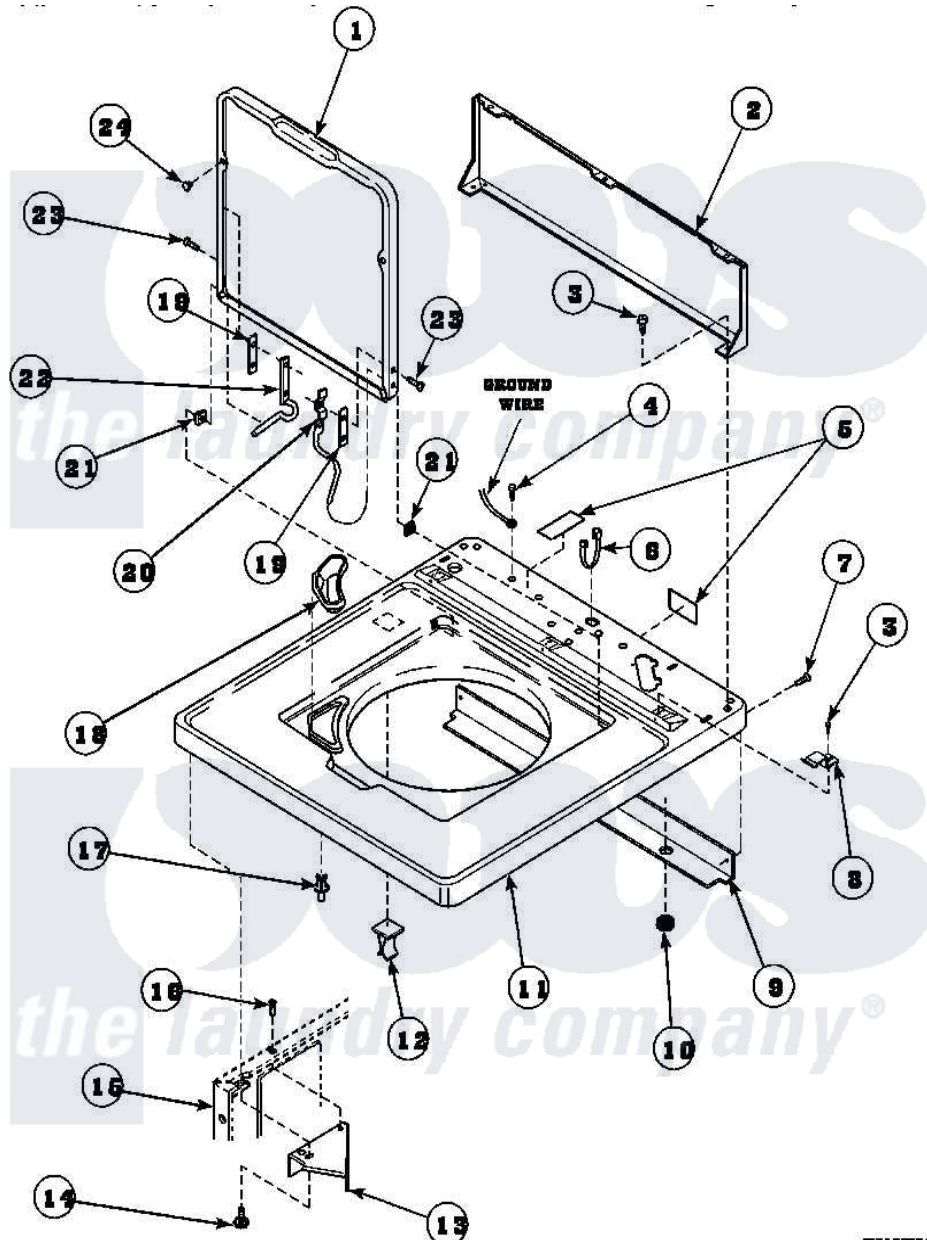

**Amana LW8201L2 (BOM: PLW8201L2B) 05 - CAB TOP/LOADING DR & CTRL HOOD REAR PAN**

Amana Residential Amana LW8201L2 (BOM: PLW8201L2B) Washer Parts Parts Diagram 05 - CAB TOP/LOADING DR & CTRL HOOD REAR PAN

Click on the part number to view part

Item	Original Part Number	Replaced By	Status	Part Description
2	34903		Not Available	PANEL, BACK HOOD (USE 37782)
3	23962	<a href="#">W10116760</a>		Screw
4	<a href="#">52909</a>			Screw, 10B-16 X 1/2 HeX
6	21903	<a href="#">211881</a>		Grommet, Cord Part Not Used-Gas Models Only
7	27196	<a href="#">27001200</a>		Screw
8	35887	<a href="#">40063901</a>		Clip, Hold Down
11	34902_P		Not Available	CABINET TOP
12	36519		Not Available	CLIP
13	<a href="#">36034</a>			Bracket, Director-Module
14	Y31644	<a href="#">27001200</a>		Screw
15	34475_P		Not Available	CABINET
16	36035		Not Available	SCREW,8-18X3/8 PHIL FLT HD
17	<a href="#">56534</a>			Barrel, Support