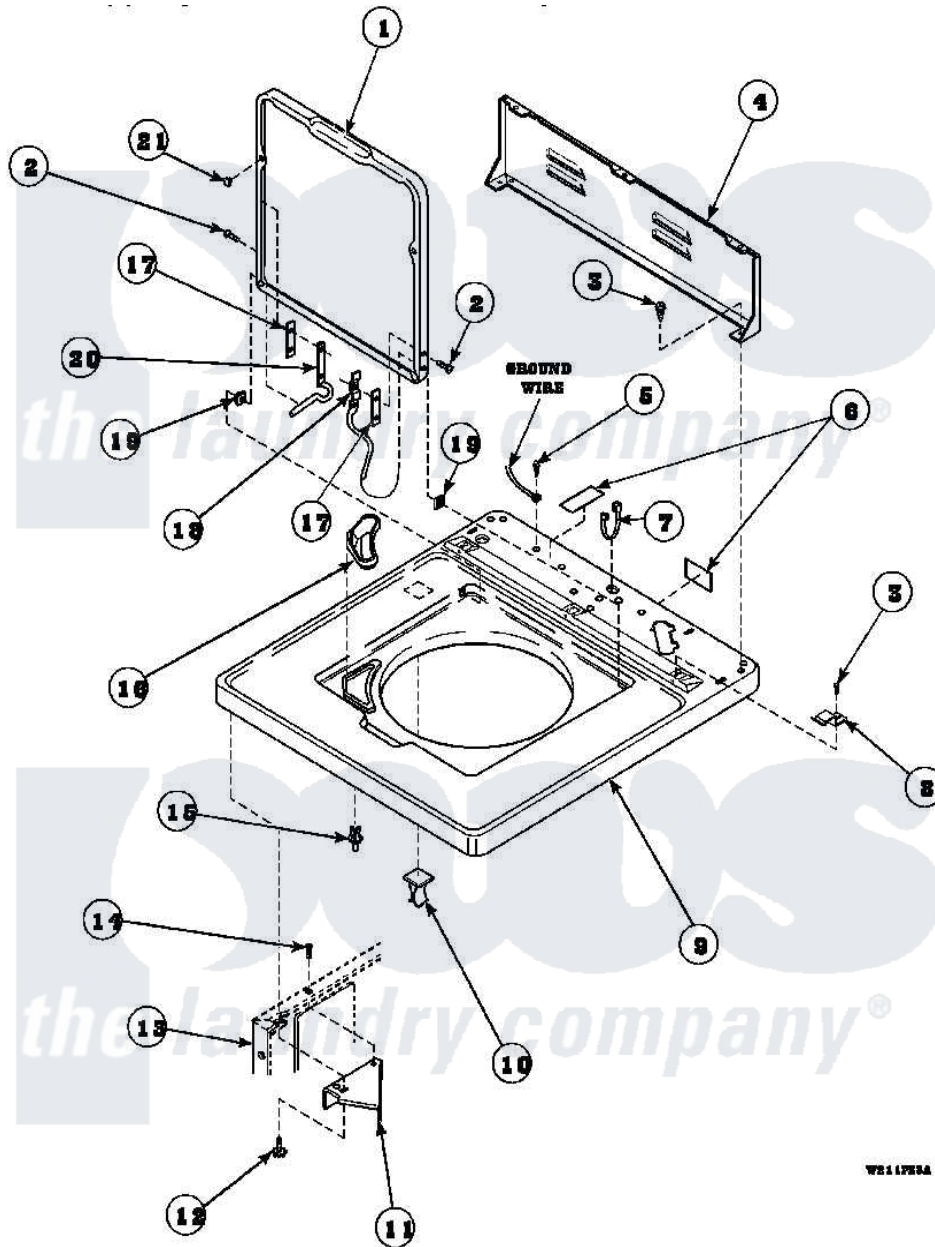

Amana LW8201L2 (BOM: PLW8201L2B) 06 - CAB TOP/LOADING DR & CTRL HOOD REAR PAN

WB11793A

Amana Residential Amana LW8201L2 (BOM: PLW8201L2B) Washer Parts Parts Diagram 06 - CAB TOP/LOADING DR & CTRL HOOD REAR PAN

[Click on the part number to view part](#)

Item	Original Part Number	Replaced By	Status	Part Description
1	33541_P		Not Available	LOADING DOOR
2	34337	W10119828		Screw, Lid Hinge Mounting
3	23962	W10116760		Screw
4	34903		Not Available	PANEL, BACK HOOD (USE 37782)
5	52909			Screw, 10B-16 X 1/2 HeX
6	24903		Not Available	STICKER,DISCONNECT POW
7	21903	211881		Grommet, Cord Part Not Used-Gas Models Only
8	35887	40063901		Clip, Hold Down
9	34902_P		Not Available	CABINET TOP
10	36519		Not Available	CLIP
11	36034			Bracket, Director-Module
12	Y31644	27001200		Screw
13	34475_P		Not Available	CABINET

14	36035	Not Available	SCREW,8-18X3/8 PHIL FLT HD
15	56534		Barrel, Support
16	34776	Not Available	DISPENSER,BLEACH
17	34338		Gasket, Hinge
18	36437		Hinge, Lid R
19	33446	40008201	Bushing, Hinge
20	36513		Hinge, Left
21	21685	40038001	Bumper
NI	26594P		Grease, Silicone - 2 Oz Tube