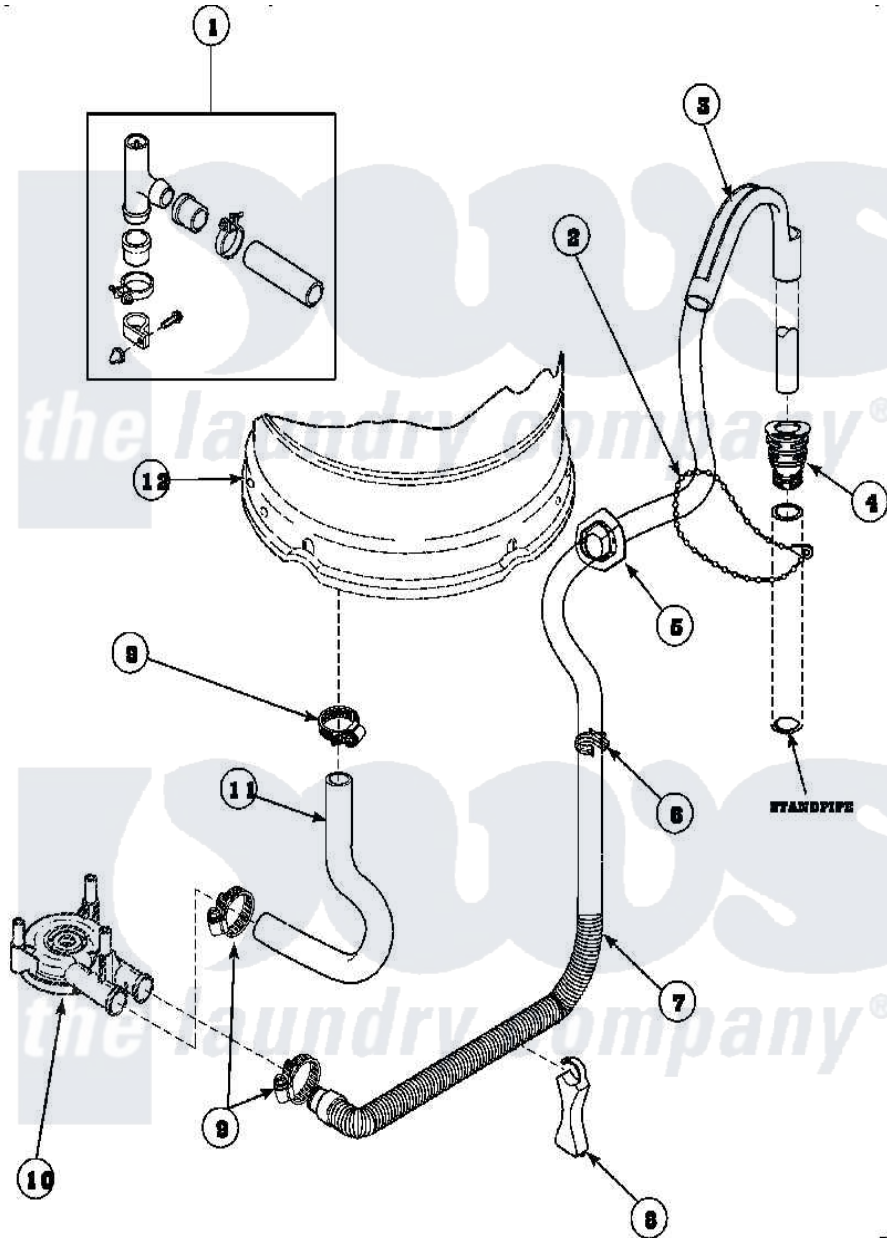

**Amana LW8201L2 (BOM: PLW8201L2B) 07 - DRAIN HOSE AND SIPHON BREAK**

Amana Residential Amana LW8201L2 (BOM: PLW8201L2B) Washer Parts Parts Diagram 07 - DRAIN HOSE AND SIPHON BREAK

Click on the part number to view part

Item	Original Part Number	Replaced By	Status	Part Description
1	562P3	<a href="#">76660</a>		Break-Sphn
2	33489	<a href="#">8539404</a>		Tie-Wire
3	33615	<a href="#">22003814</a>		Retainer, Drain Hose
4	36878	<a href="#">40008101</a>		Adapter, Standpipe
5	<a href="#">32219</a>			Relief, Strain
6	<a href="#">36014</a>			Clip, Retainer-Hose
7	37245	<a href="#">40053901</a>		Hose, Drain
8	<a href="#">36522</a>			Hose Support
"	<a href="#">35487</a>			Support, Hose
9	36802	<a href="#">285655</a>		Clamp, Hose
10	36863P	<a href="#">27001233</a>		Pump
11	<a href="#">35753</a>			Hose, Tub To Pump-Ddp
12	<a href="#">34439P</a>			Outer Tub