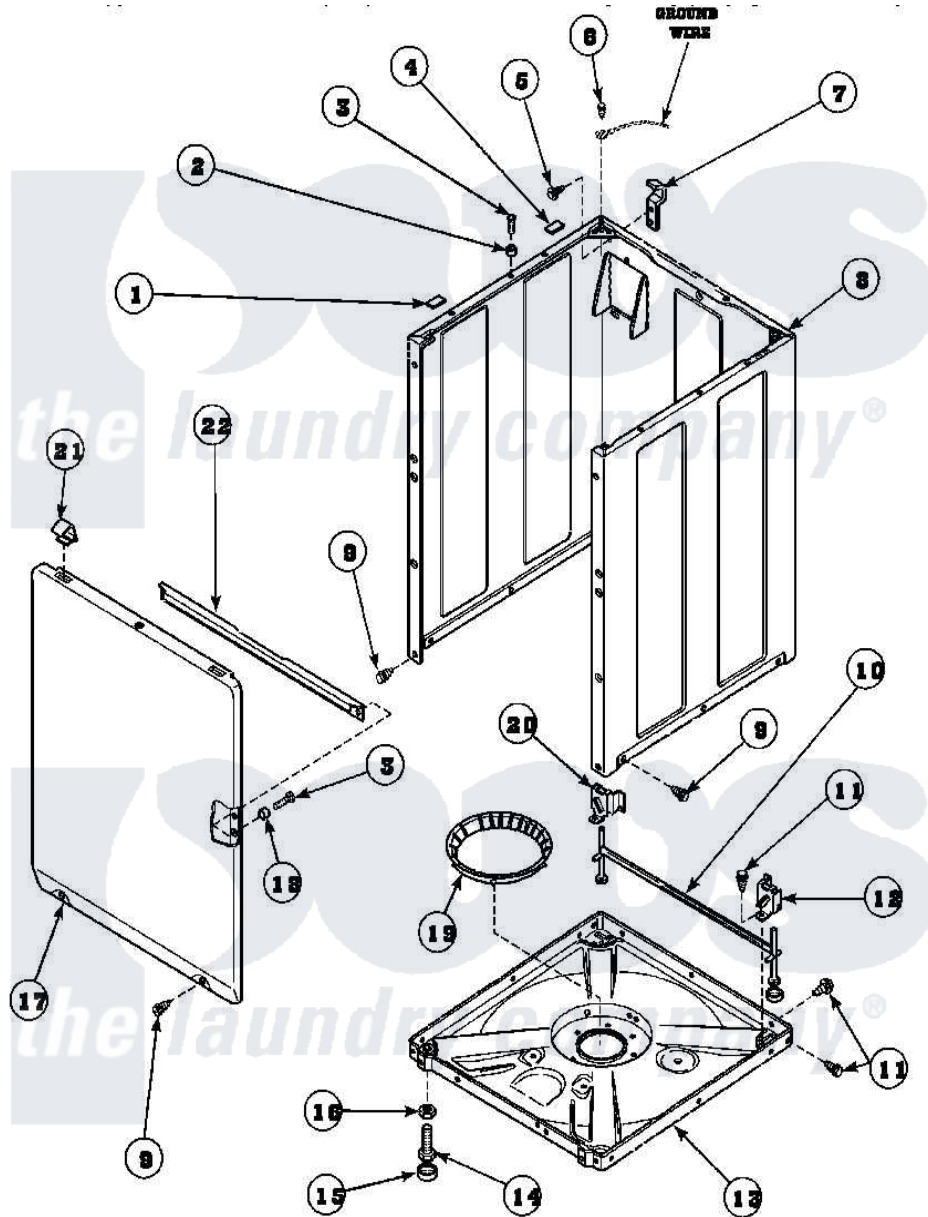

Amana LW8201L2 (BOM: PLW8201L2B) 08 - FRONT PANEL, BASE ASSY AND CABINET ASSY

W1142728A

Amana Residential Amana LW8201L2 (BOM: PLW8201L2B) Washer Parts Diagram 08 - FRONT PANEL, BASE ASSY AND CABINET ASSY

[Click on the part number to view part](#)

Item	Original Part Number	Replaced By	Status	Part Description
1	Y56128			Pad, Bumper
2	56079	505187		Locator, Panel
3	32671	Y014874		Screw, Idler Arm And Sleeve
4	36226			Pad, Bumper .25
5	34499		Not Available	SCREW, No.10B X 1/4 TAP IN HX
6	23962	W10116760		Screw
7	Y27103			Hinge, Hold-Down Lug
8	34475_P		Not Available	CABINET
9	27196	27001200		Screw
10	34443			Assembly, Leg And Stabilizer
11	35148		Not Available	SCREW, 1/4-14 X 3/8 HX HD
12	36036		Not Available	BRACKET, SLL-RIGHT
13	36599P			Assembly Nut/ Leg Base
"	34434P			Assembly Nut/Leg Base

14	Y34319	22003428	Leg, Adjustable
15	34318	40016001	Foot, Rubber
16	Y21899	40038101	Nut, Leg
17	34656_P	Not Available	FRONT PANEL
18	28102		Locator, Panel
19	36108	Not Available	SNUBBER PAD & ISOLATOR
20	36037		Bracket, SII-Left
21	35865		Clip, Hold-Down Front Panel
22	Y35097	Not Available	BRACE, FRT PNL