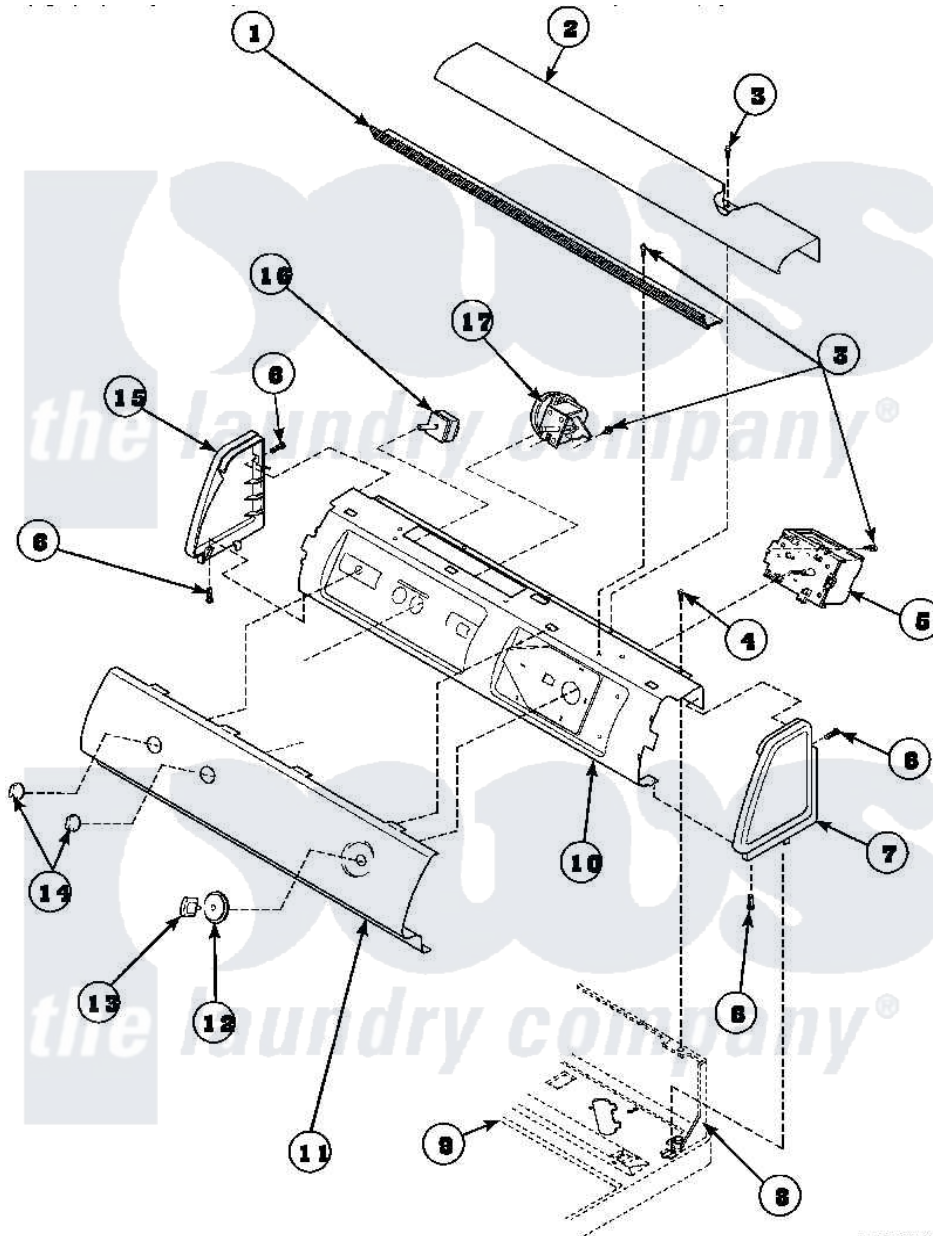

Amana LW8201L2 (BOM: PLW8201L2B) 09 - GRAPHIC PANEL, CTRL MTG PLATE AND CTRLS

Amana Residential Amana LW8201L2 (BOM: PLW8201L2B) Washer Parts Parts Diagram 09 - GRAPHIC PANEL, CTRL MTG PLATE AND CTRLS

[Click on the part number to view part](#)

Item	Original Part Number	Replaced By	Status	Part Description
1	Y34826		Not Available	DIFFUSER,LAMP-CLEAR
2	34824		Not Available	TOP COVER
3	23962	W10116760		Screw
4	34904	489355		Screw, 8 X 1/2
5	31239	31239P		Timer 3 Cycle Package
6	501086	90767		Screw, 8A X 3/8 HeX Washer Head Tapping
7	34817		Not Available	END CAP(RIGHT)
8	34903		Not Available	PANEL, BACK HOOD (USE 37782)
9	34902_P		Not Available	CABINET TOP
10	34821		Not Available	CONTROL MOUNTING PLATE
11	38106		Not Available	PANEL, GRAPHICS
12	36700		Not Available	TIMER KNOB SKIRT
13	35333		Not Available	TIMER KNOB

14	36701	Not Available	KNOB, TEMP
15	34818	Not Available	END CAP(LEFT)
16	35115		Switch, TemPerature 3 P
17	36045	40055101	Switch, Pressure