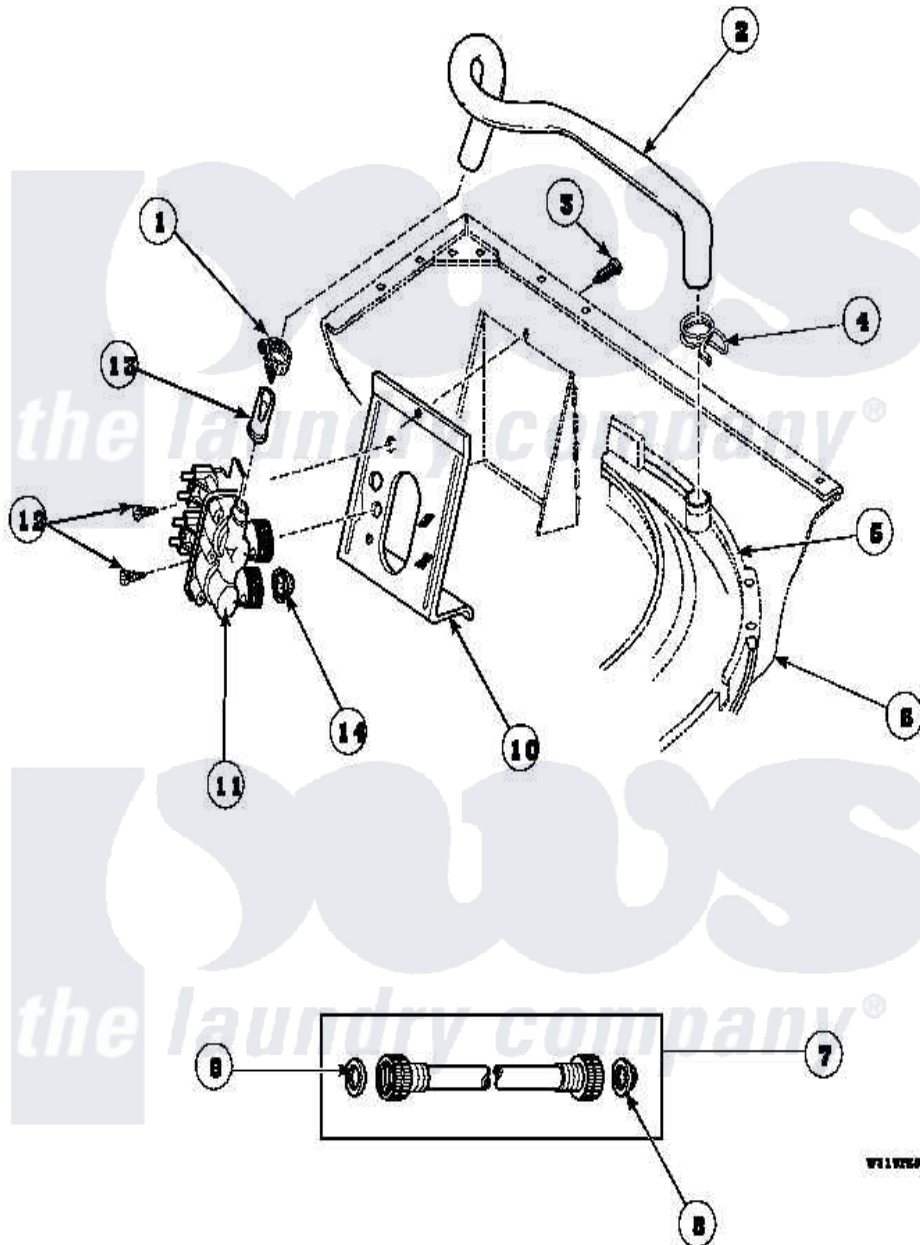

Amana LW8201L2 (BOM: PLW8201L2B) 10 - INLET/FILL HOSE/MIXING VLV & MTG BRKT

W1117544

Amana Residential Amana LW8201L2 (BOM: PLW8201L2B) Washer Parts Parts Diagram 10 - INLET/FILL HOSE/MIXING VLV & MTG BRKT
 Click on the part number to view part

Item	Original Part Number	Replaced By	Status	Part Description
1	36801	596669		Clamp, Manifold
2	35874	38155		Hose, Mix Valve To TU
3	33562	27001200		Screw
4	29210			Hose Clamp
5	36025P			Assembly, Tub Coverand Gasket
6	34475_P		Not Available	CABINET
7	20618	21001467		Hose- 10'
"	20617		Not Available	HOSE, INLET (8 FT)
"	28330P	202860		Inlet Hose Assembly
8	28605	22002960		Strainer, Washer Inlet
10	34972	39407		Bracket, Valve
11	34963	34963P		Valve Mixing Package
12	501086	90767		Screw, 8A X 3/8 HeX Washer Head Tapping