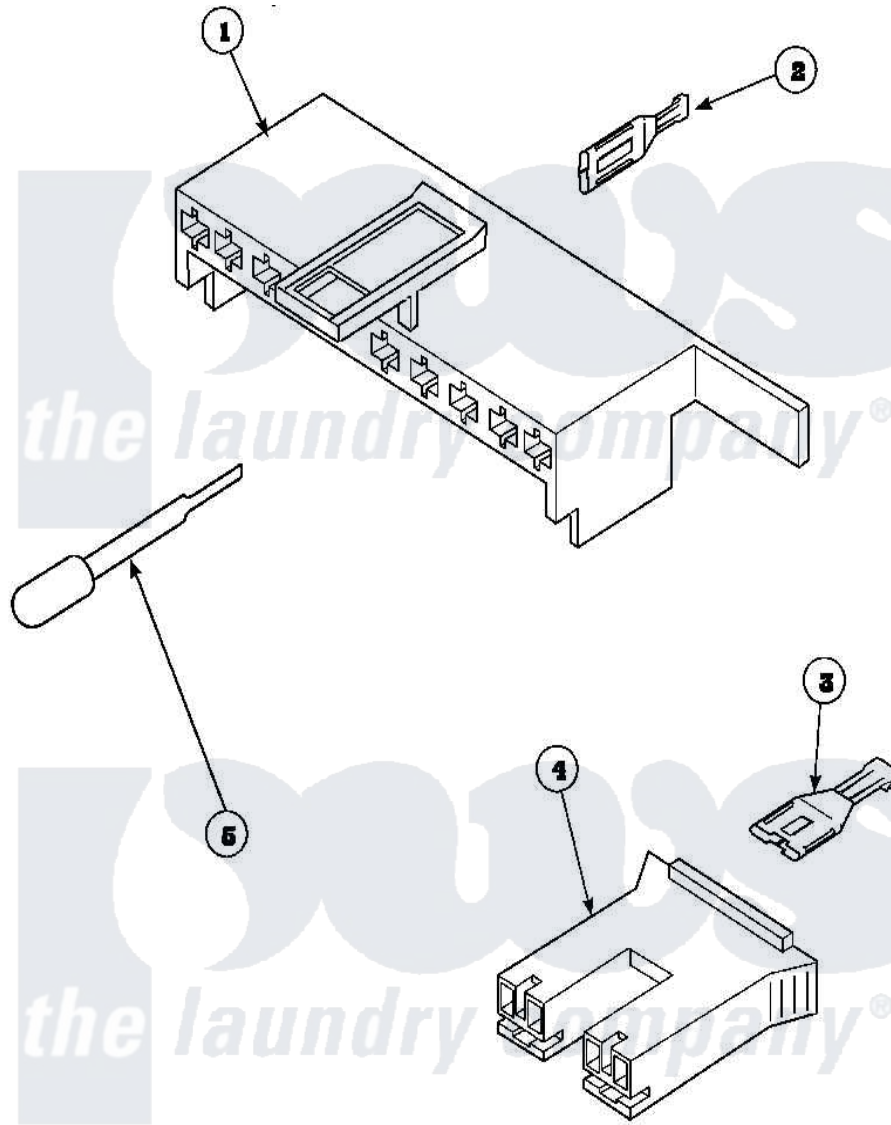

**Amana LW8201L2 (BOM: PLW8201L2B) 11 - MIXING VLV, CONN
BLOCKS, TERM, EXTRACTOR**

W1248284

Amana Residential Amana LW8201L2 (BOM: PLW8201L2B) Washer Parts Parts Diagram 11 - MIXING VLV, CONN
BLOCKS, TERM, EXTRACTOR
Click on the part number to view part

Item	Original Part Number	Replaced By	Status	Part Description
1	34677			10 Circuit Plug
2	Y00188			Molex Terminal
3	Y00121		Not Available	SPADE TERMINAL(12 GAUGE) (1/4 INCH-(2) 18 GAUGE WIRES O
4	34676			Plug
"	34675		Not Available	PLUG
5	283P4			Terminal Extractor Tool
NI	35350			Assembly, Wiring Harness-Hood
"	36278			Harness, Wire