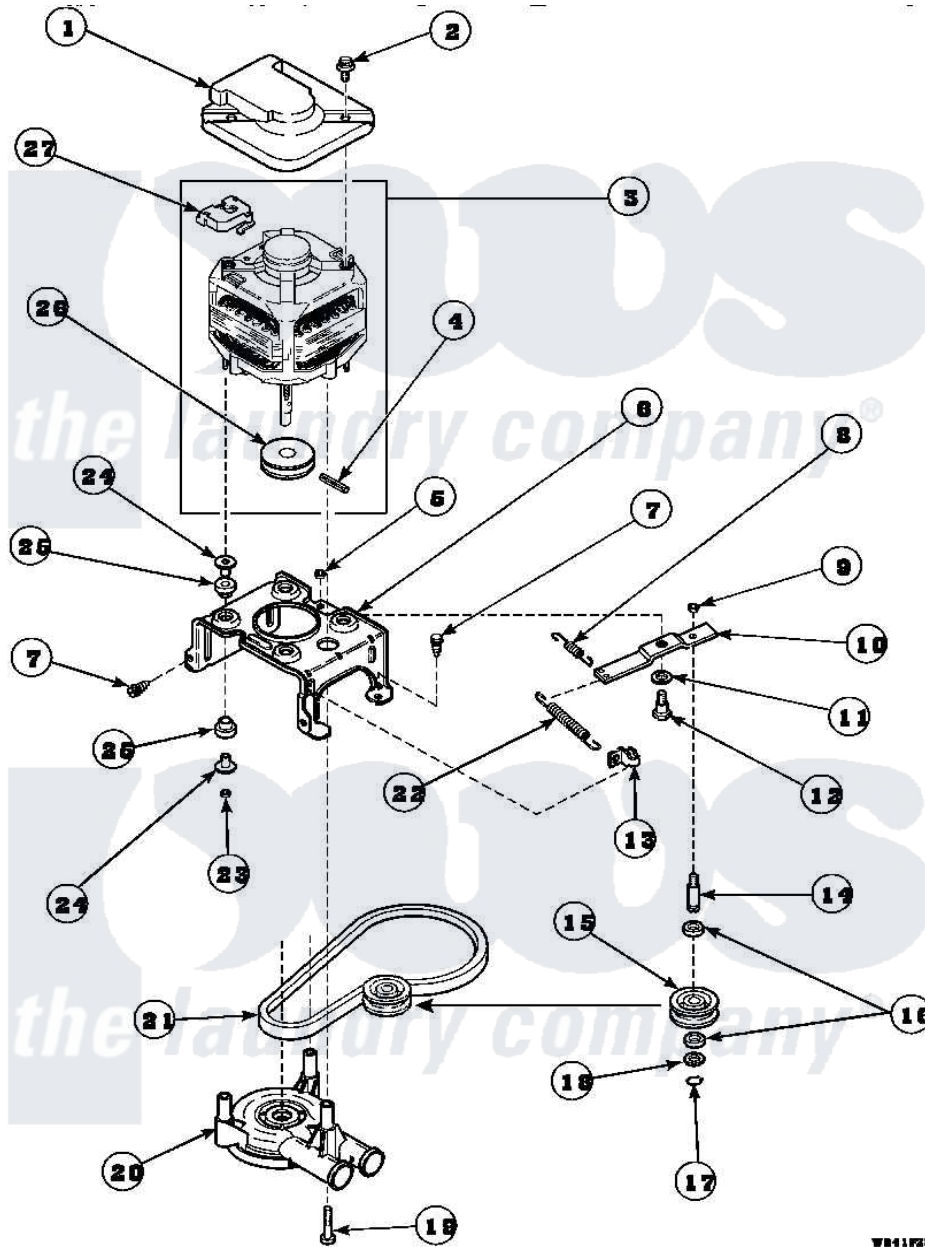

**Amana LW8201L2 (BOM: PLW8201L2B) 12 - MOTOR, MTG BRKT, BELT, PUMP & IDLER ASSY**

WB11P20A

Amana Residential Amana LW8201L2 (BOM: PLW8201L2B) Washer Parts Parts Diagram 12 - MOTOR, MTG BRKT, BELT, PUMP & IDLER ASSY  
 Click on the part number to view part

Item	Original Part Number	Replaced By	Status	Part Description
1	34754	<a href="#">40112301</a>		Shield, Motor
2	36639	<a href="#">4312464</a>		Screw
3	34571P	<a href="#">27001215</a>		Motor W/Pulley
4	<a href="#">23750</a>			Pin, Roll
5	52566	<a href="#">27001225</a>		Nut, Jam Mid Lock 1/4-20
6	34890		Not Available	BRACKET,MOTOR MOUNT
"	<a href="#">37415P</a>			Kit, Motor Brkt
"	37415	<a href="#">37415P</a>		Kit, Motor Brkt
7	Y31645	<a href="#">27001200</a>		Screw
8	30620		Not Available	SPRING,IDLER LEVER HEL
9	28803	<a href="#">2221070</a>		Clamp, Nylon
10	31054	<a href="#">40041002</a>		Lever, Idler
"	37443	<a href="#">40041002</a>		Lever, Idler
11	81392	<a href="#">40054701</a>		Washer
12	27229	<a href="#">40038901</a>		Screw, 1/4-20

13	<a href="#">28849</a>		Clip, Spring
14	<a href="#">28802</a>		Shaft, Idler
15	28800	Not Available	WHEEL, IDLER
16	<a href="#">Y29443</a>		Washer, Felt
17	<a href="#">23748</a>		Ring, Retaining
18	<a href="#">52549</a>		Washer, 501 ID X3/4 Odx
19	Y34565	<a href="#">40063701</a>	Screw, 10-16 x 1.75
20	36863P	<a href="#">27001233</a>	Pump
21	<a href="#">28808</a>		Belt, Agitate And Spin
22	<a href="#">37366</a>		Spring, Idler
"	<a href="#">37606</a>		Spring, Idler Lever
23	35423	<a href="#">3400029</a>	Nut, Adapter Plate
24	<a href="#">34791</a>		Post, Mount-Motor
25	<a href="#">34788</a>		Mount, Motor
26	27171	Not Available	PULLEY, MOTOR
27	35632	Not Available	SWITCH, MOTOR