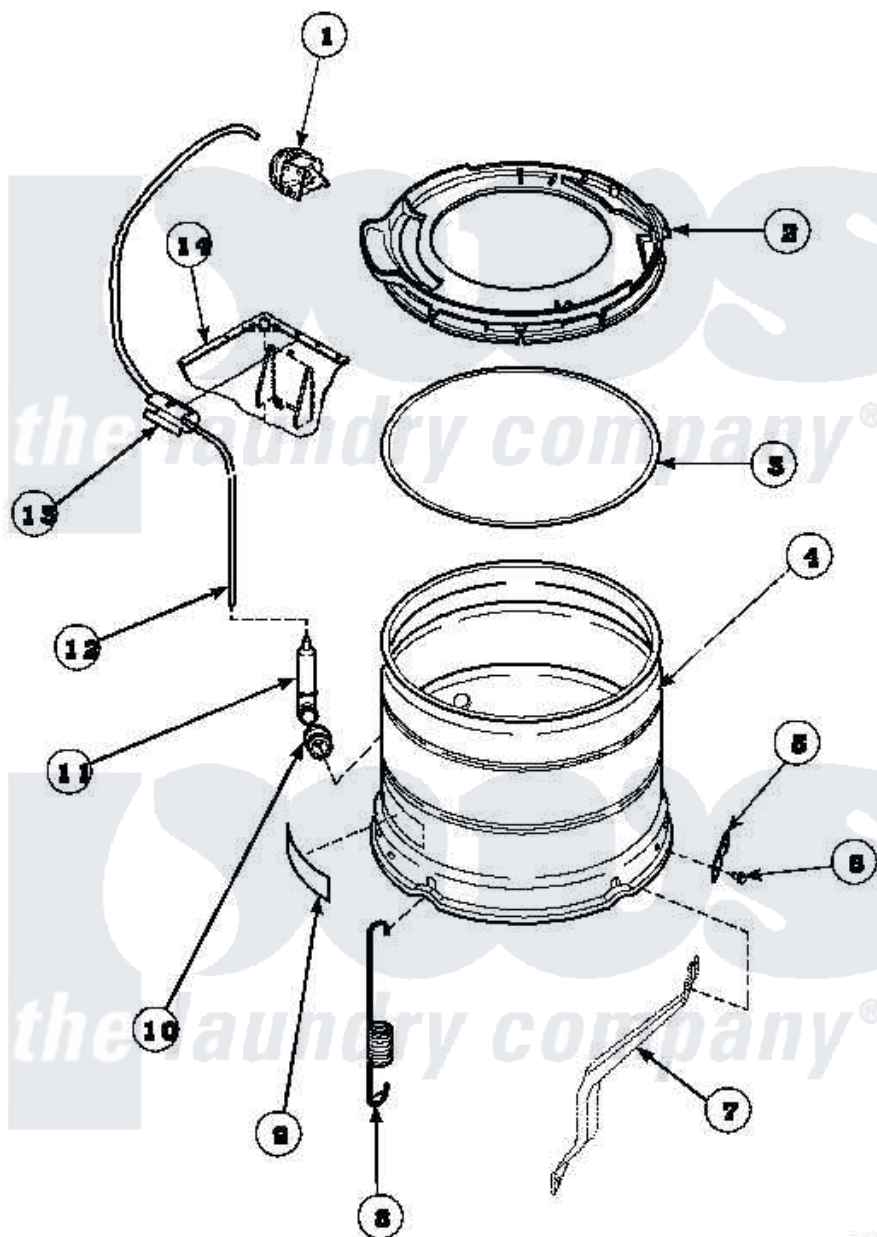

Amana LW8201L2 (BOM: PLW8201L2B) 13 - OUTER TUB, COVER AND PRESSURE HOSE

Amana Residential Amana LW8201L2 (BOM: PLW8201L2B) Washer Parts Parts Diagram 13 - OUTER TUB, COVER AND PRESSURE HOSE

[Click on the part number to view part](#)

Item	Original Part Number	Replaced By	Status	Part Description
1	35010	39035		Switch, Pressure-Var
2	36025P			Assembly, Tub Cover and Gasket
3	32857			Gasket, Tub Cover Small
4	34439P			Outer Tub
5	27926			Plate, Leg .063
6	35369	40128701		Screw, 5/16-18 X .50
7	34792			Leg, Support
8	35948			Spring, Leg-Large Tub
9	500049		Not Available	STICKER
10	29175	40037801		Grommet
11	30907	40008501		Assembly, Pressure Bulb
12	29213	39125		Tubing 31
13	36985		Not Available	CLIP, HOSE
14	34475_P		Not Available	CABINET