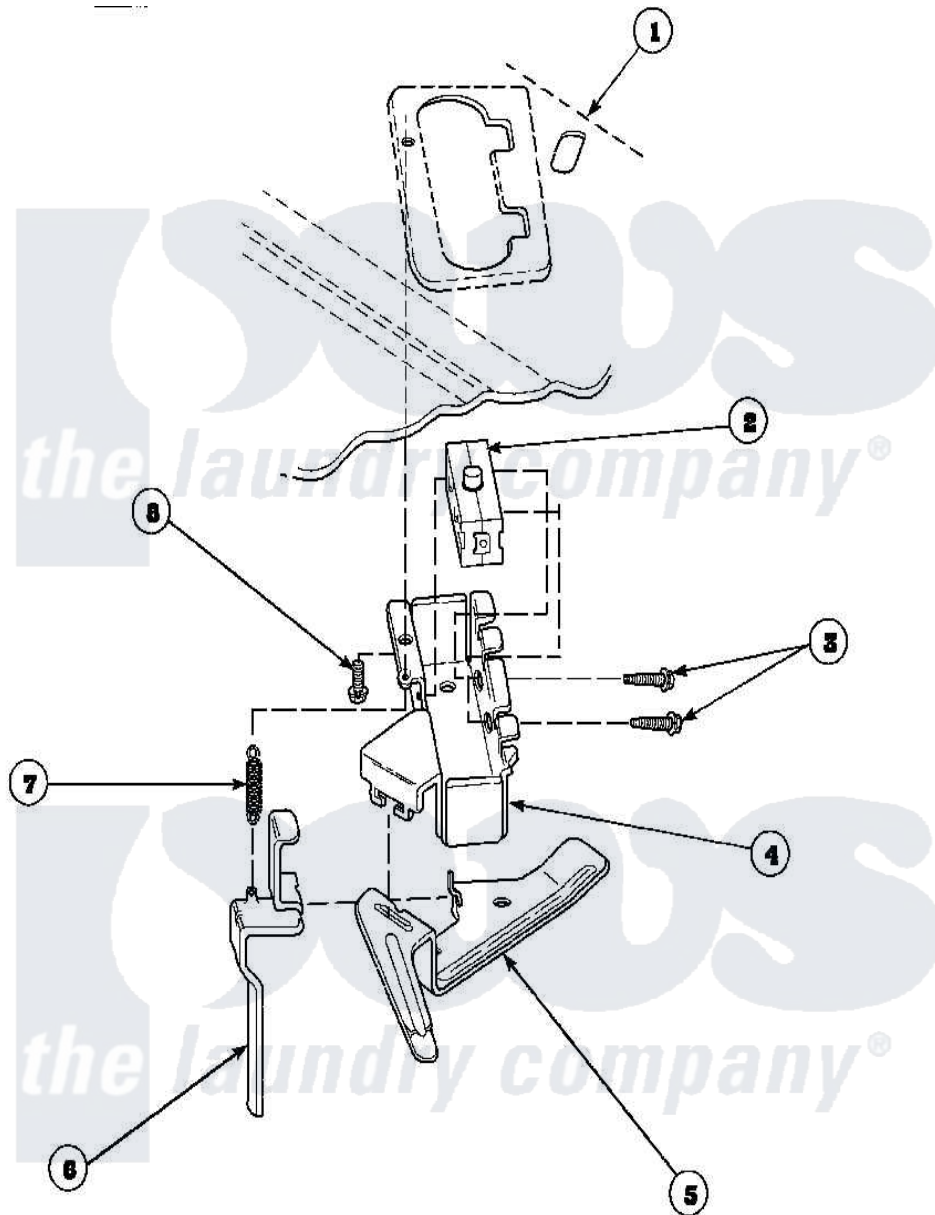

Amana LW8201L2 (BOM: PLW8201L2B) 14 - OUT-OF-BALANCE SWITCH

Amana Residential Amana LW8201L2 (BOM: PLW8201L2B) Washer Parts Parts Diagram 14 - OUT-OF-BALANCE SWITCH

[Click on the part number to view part](#)

W240223A

Item	Original Part Number	Replaced By	Status	Part Description
1	34902_P		Not Available	CABINET TOP
2	33445	27001095		Switch, Lid
3	36510			Screw
4	36497P			Kit, Switch Holder
5	33441			Arm, Actuator
6	33442			Lever, Unbalanced Load
7	33443			Spring
8	23962	W10116760		Screw