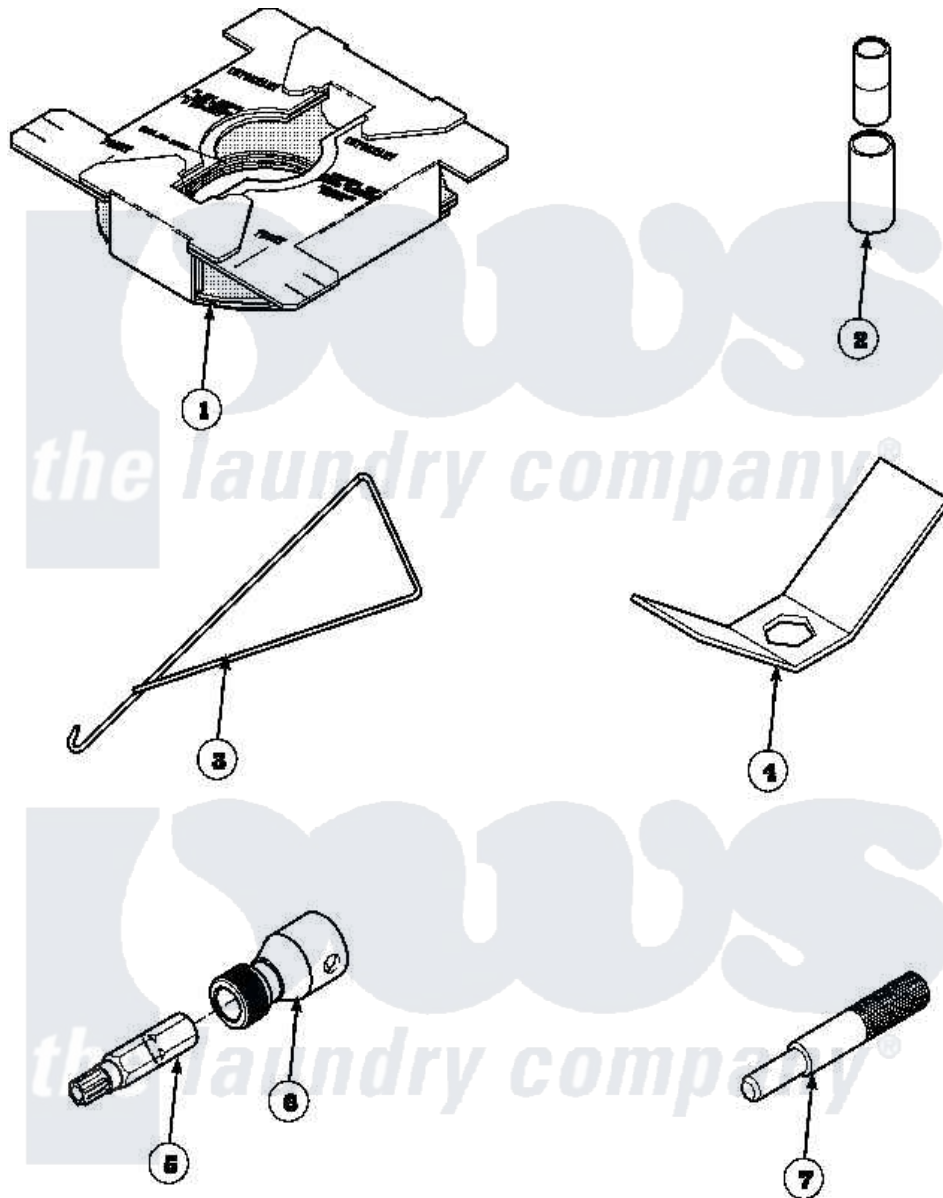

Amana LW8201L2 (BOM: PLW8201L2B) 16 - SPECIAL TOOLS

Amana Residential Amana LW8201L2 (BOM: PLW8201L2B) Washer Parts Parts Diagram 16 - SPECIAL TOOLS
 Click on the part number to view part

Item	Original Part Number	Replaced By	Status	Part Description
1	36926		Not Available	BRACE, SHIPPING
2	242P4			Installer, Spring
3	289P4	321P4		Hook, Spring
4	237P4	306P4		Hex Wrench
5	282P4			T25 Tamper Resistant Bit
6	24161			Torx Bit Holder
7	305P4		Not Available	TOOL, TRANSMISSION PI
NI	555P3	725P3		Kit