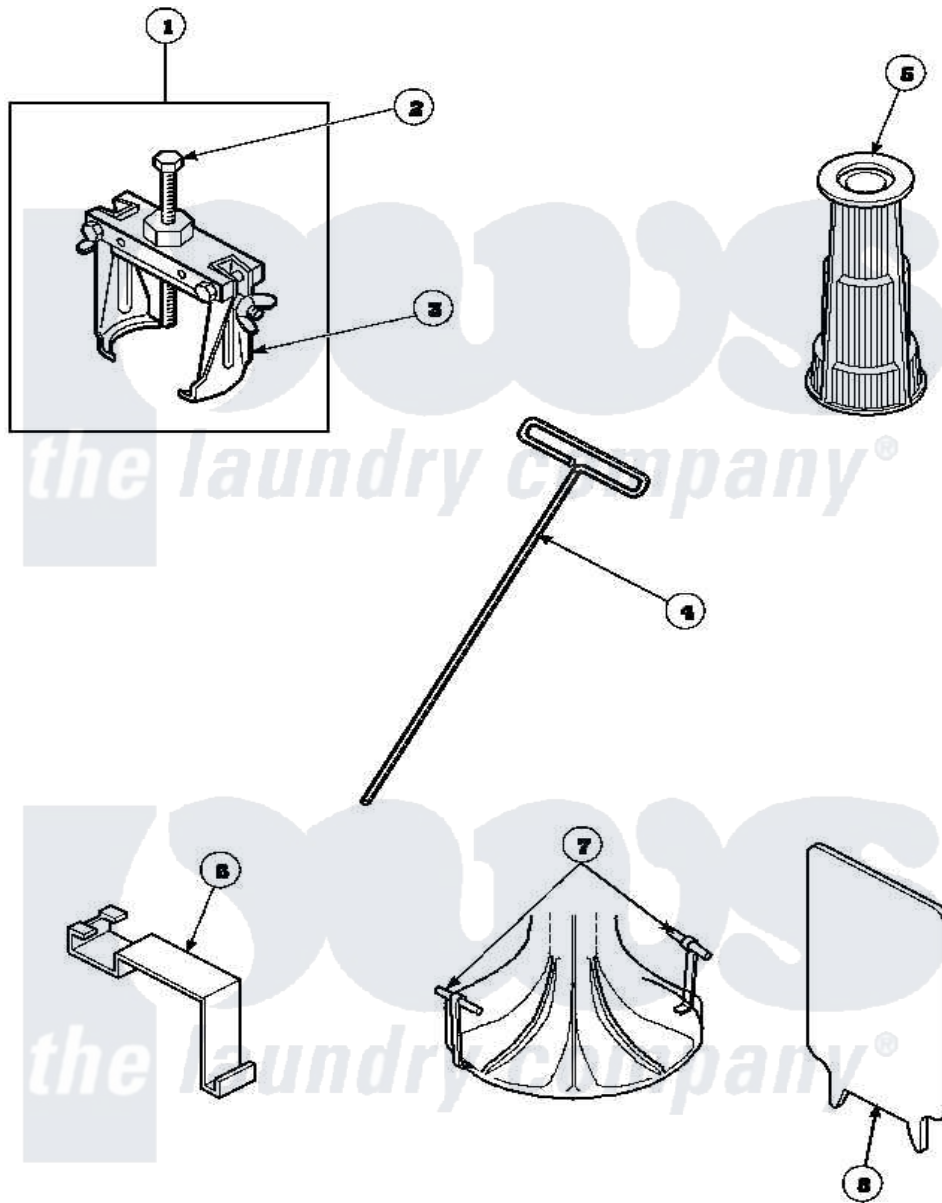

Amana LW8201L2 (BOM: PLW8201L2B) 17 - SPECIAL TOOLS

Amana Residential Amana LW8201L2 (BOM: PLW8201L2B) Washer Parts Parts Diagram 17 - SPECIAL TOOLS
 Click on the part number to view part

Item	Original Part Number	Replaced By	Status	Part Description
1	294P4			Bell Tool
2	294P4B			Drive Bell Bolt
3	294P4A			Jaw, Drive Bell Tool
4	291P4		Not Available	WRENCH, T - ALLEN
5	293P4			Seal Tool
6	273P4			Tub Cover Gasket Tool
7	254P4P			Agitator Hooks
8	272P4			Tool, Lid Switch Instal
NI	555P3	725P3		Kit