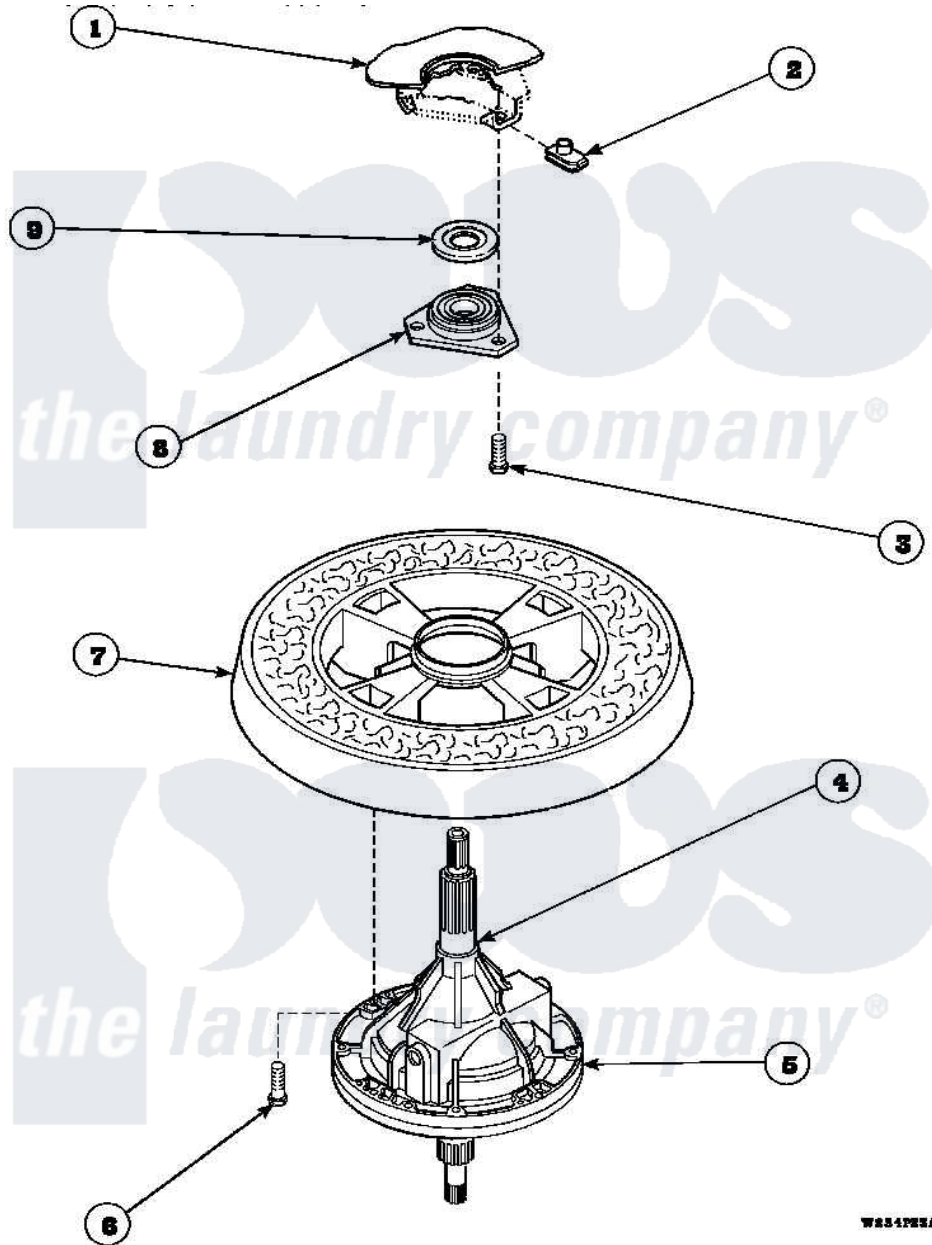

Amana LW8201L2 (BOM: PLW8201L2B) 19 - TRANSMISSION ASSY AND BALANCING RING

Amana Residential Amana LW8201L2 (BOM: PLW8201L2B) Washer Parts Parts Diagram 19 - TRANSMISSION ASSY AND BALANCING RING

[Click on the part number to view part](#)

Item	Original Part Number	Replaced By	Status	Part Description
1	34439P			Outer Tub
2	27222			Nut, Retainer 5/16-18
3	36991	3400500		Bolt, 3405245 5/16-18 X 3/4
4	27604P			Never-Seeze 1 Oz Tube
5	34526P			Assembly, Transmission
6	37047		Not Available	SCREW, CAP
7	34731		Not Available	ASSY,BALANCE RING-COMPL
8	27182	40004201P		Main Bearing Assembly
9	27187			Flinger