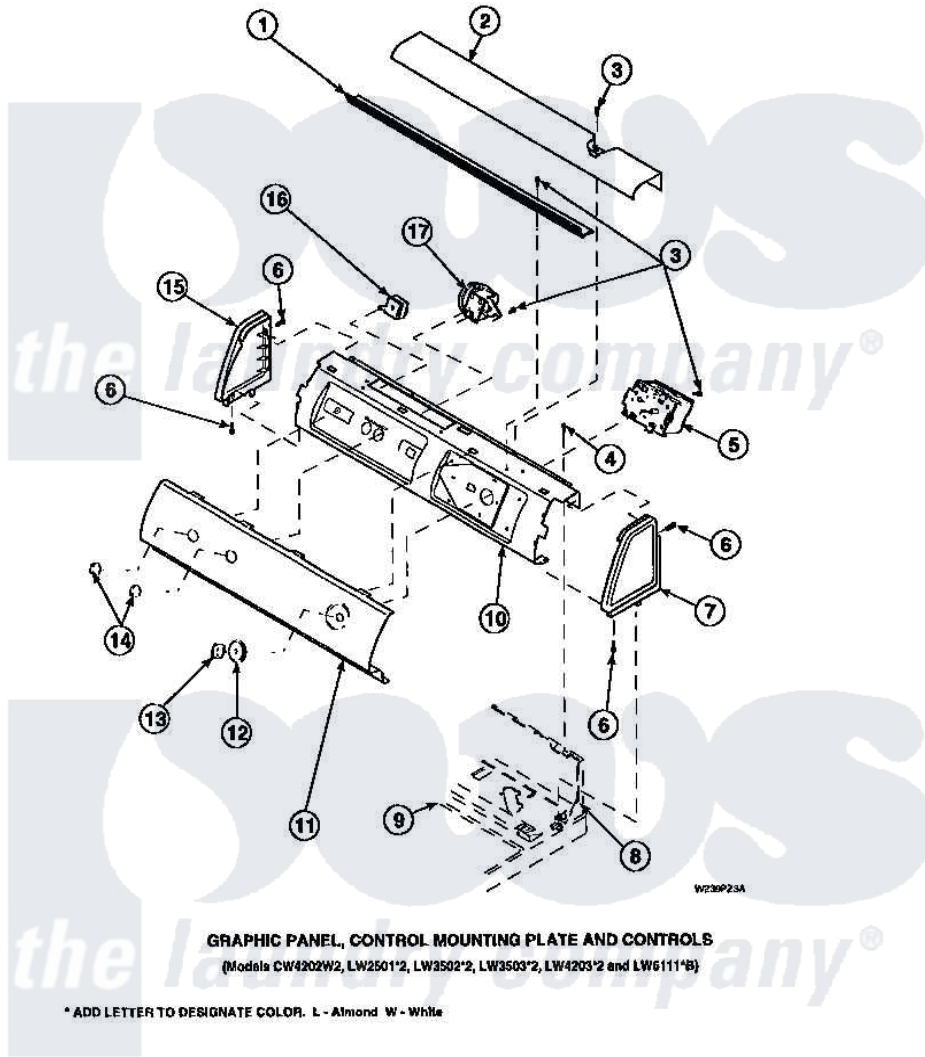

Amana LW8201W2 (BOM: PLW8201W2 A) 09 - GRAPHIC PANEL, CTRL
MTG PLATE AND CTRLS

Amana Residential Amana LW8201W2 (BOM: PLW8201W2 A) Washer Parts Parts Diagram 09 - GRAPHIC PANEL,
CTRL MTG PLATE AND CTRLS
Click on the part number to view part

Item	Original Part Number	Replaced By	Status	Part Description
1	Y34826		Not Available	DIFFUSER,LAMP-CLEAR
3	23962	W10116760		Screw
4	34904	489355		Screw, 8 X 1/2
6	501086	90767		Screw, 8A X 3/8 HeX Washer Head Tapping
8	34903		Not Available	PANEL, BACK HOOD (USE 37782)
9	34902P		Not Available	TOP
10	34821		Not Available	CONTROL MOUNTING PLATE
16	35115			Switch, TemPerature 3 P
17	36045	40055101		Switch, Pressure