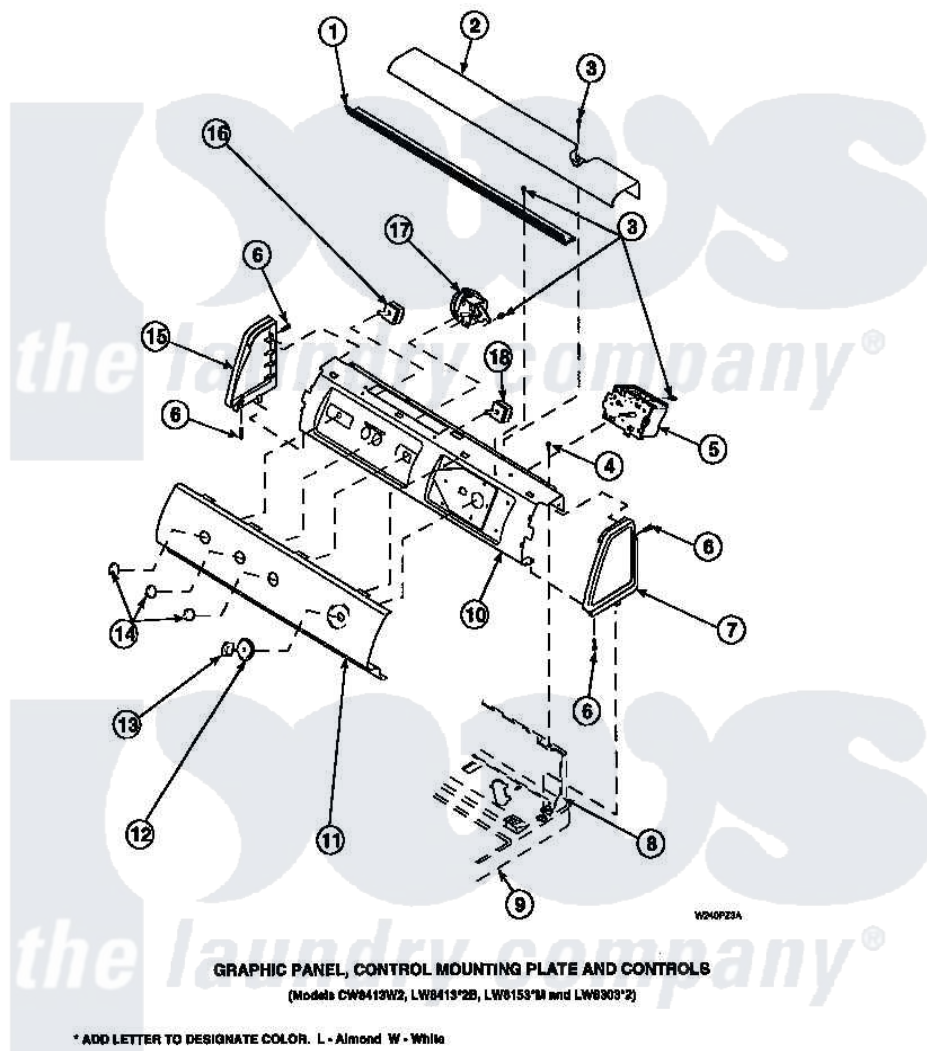

**Amana LW8201W2 (BOM: PLW8201W2 A) 11 - GRAPHIC PANEL, CTRL
MTG PLATE AND CTRLS**

Amana Residential Amana LW8201W2 (BOM: PLW8201W2 A) Washer Parts Parts Diagram 11 - GRAPHIC PANEL, CTRL MTG PLATE AND CTRLS
Click on the part number to view part

Item	Original Part Number	Replaced By	Status	Part Description
1	Y34826		Not Available	DIFFUSER,LAMP-CLEAR
2	34824		Not Available	TOP COVER
3	23962	W10116760		Screw
4	34904	489355		Screw, 8 X 1/2
5	36607			Timer, 4 Cycle
6	501086	90767		Screw, 8A X 3/8 HeX Washer Head Tapping
7	34817		Not Available	END CAP(RIGHT)
8	34903		Not Available	PANEL, BACK HOOD (USE 37782)
9	34902P		Not Available	TOP
10	34821		Not Available	CONTROL MOUNTING PLATE
11	36611		Not Available	PANEL, GRAPHICS
12	36700		Not Available	TIMER KNOB SKIRT
13	35333		Not Available	TIMER KNOB

14	36701	Not Available	KNOB, TEMP
15	34818	Not Available	END CAP(LEFT)
17	36045	40055101	Switch, Pressure