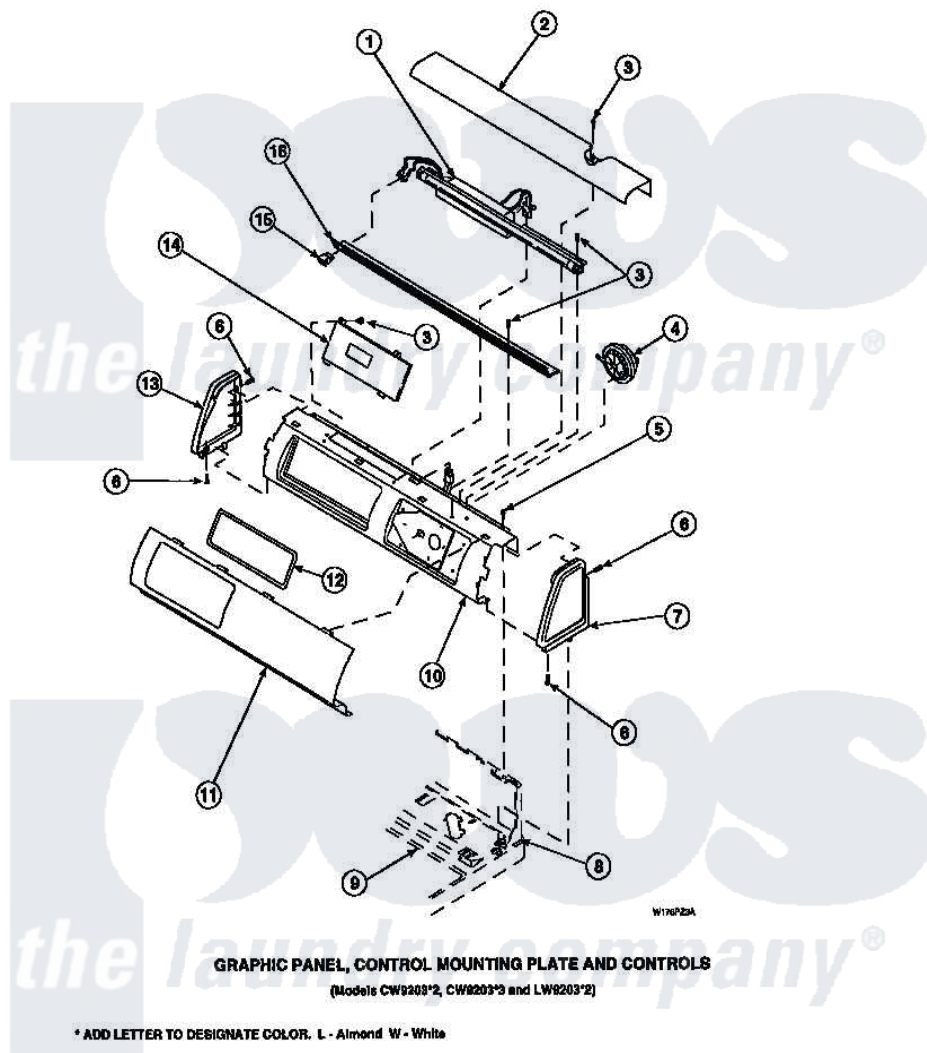

**Amana LW8201W2 (BOM: PLW8201W2 A) 12 - GRAPHIC PANEL, CTRL MTG PLATE AND CTRLS**

Amana Residential Amana LW8201W2 (BOM: PLW8201W2 A) Washer Parts Parts Diagram 12 - GRAPHIC PANEL, CTRL MTG PLATE AND CTRLS  
 Click on the part number to view part

Item	Original Part Number	Replaced By	Status	Part Description
2	34824		Not Available	TOP COVER
3	23962	<a href="#">W10116760</a>		Screw
5	34904	<a href="#">489355</a>		Screw, 8 X 1/2
6	501086	<a href="#">90767</a>		Screw, 8A X 3/8 HeX Washer Head Tapping
7	34817		Not Available	END CAP(RIGHT)
8	34903		Not Available	PANEL, BACK HOOD (USE 37782)
9	34902P		Not Available	TOP
13	34818		Not Available	END CAP(LEFT)