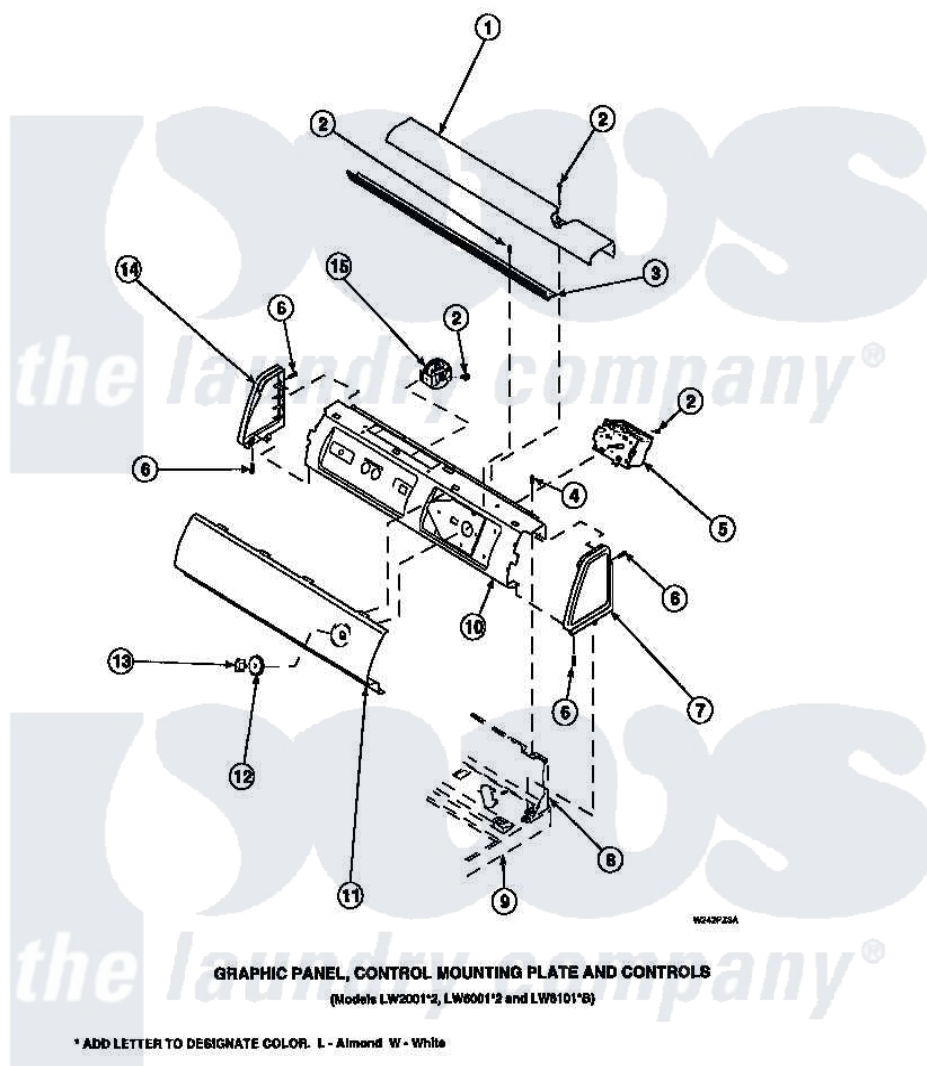

**Amana LW8201W2 (BOM: PLW8201W2 A) 13 - GRAPHIC PANEL, CTRL MTG PLATE AND CTRLS**

Amana Residential Amana LW8201W2 (BOM: PLW8201W2 A) Washer Parts Parts Diagram 13 - GRAPHIC PANEL, CTRL MTG PLATE AND CTRLS  
 Click on the part number to view part

Item	Original Part Number	Replaced By	Status	Part Description
2	23962	<a href="#">W10116760</a>		Screw
3	Y34826		Not Available	DIFFUSER,LAMP-CLEAR
4	34904	<a href="#">489355</a>		Screw, 8 X 1/2
6	501086	<a href="#">90767</a>		Screw, 8A X 3/8 HeX Washer Head Tapping
7	34817		Not Available	END CAP(RIGHT)
8	34903		Not Available	PANEL, BACK HOOD (USE 37782)
9	34902P		Not Available	TOP
10	34821		Not Available	CONTROL MOUNTING PLATE
12	33817		Not Available	ASSY,TIMER SKIRT-BLACK
13	<a href="#">33897</a>			Knob, Timer-Washer-Blac
14	34818		Not Available	END CAP(LEFT)