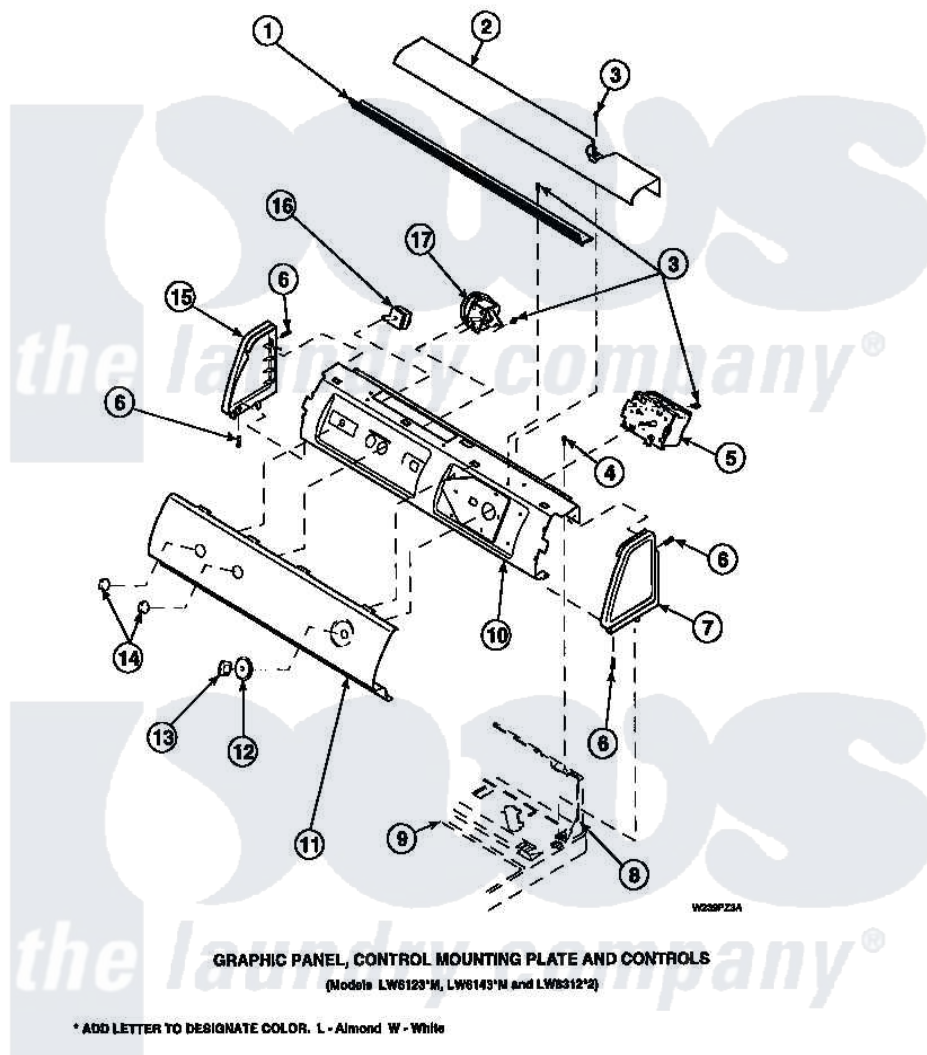

Amana LW8201W2 (BOM: PLW8201W2 A) 14 - GRAPHIC PANEL, CTRL MTG PLATE AND CTRLS

Amana Residential Amana LW8201W2 (BOM: PLW8201W2 A) Washer Parts Parts Diagram 14 - GRAPHIC PANEL, CTRL MTG PLATE AND CTRLS
Click on the part number to view part

Item	Original Part Number	Replaced By	Status	Part Description
1	Y34826		Not Available	DIFFUSER,LAMP-CLEAR
2	34824		Not Available	TOP COVER
3	23962	W10116760		Screw
4	34904	489355		Screw, 8 X 1/2
6	501086	90767		Screw, 8A X 3/8 HeX Washer Head Tapping
7	34817		Not Available	END CAP(RIGHT)
8	34903		Not Available	PANEL, BACK HOOD (USE 37782)
9	34902P		Not Available	TOP
10	34821		Not Available	CONTROL MOUNTING PLATE
12	36700		Not Available	TIMER KNOB SKIRT
13	35333		Not Available	TIMER KNOB
14	36701		Not Available	KNOB, TEMP
15	34818		Not Available	END CAP(LEFT)