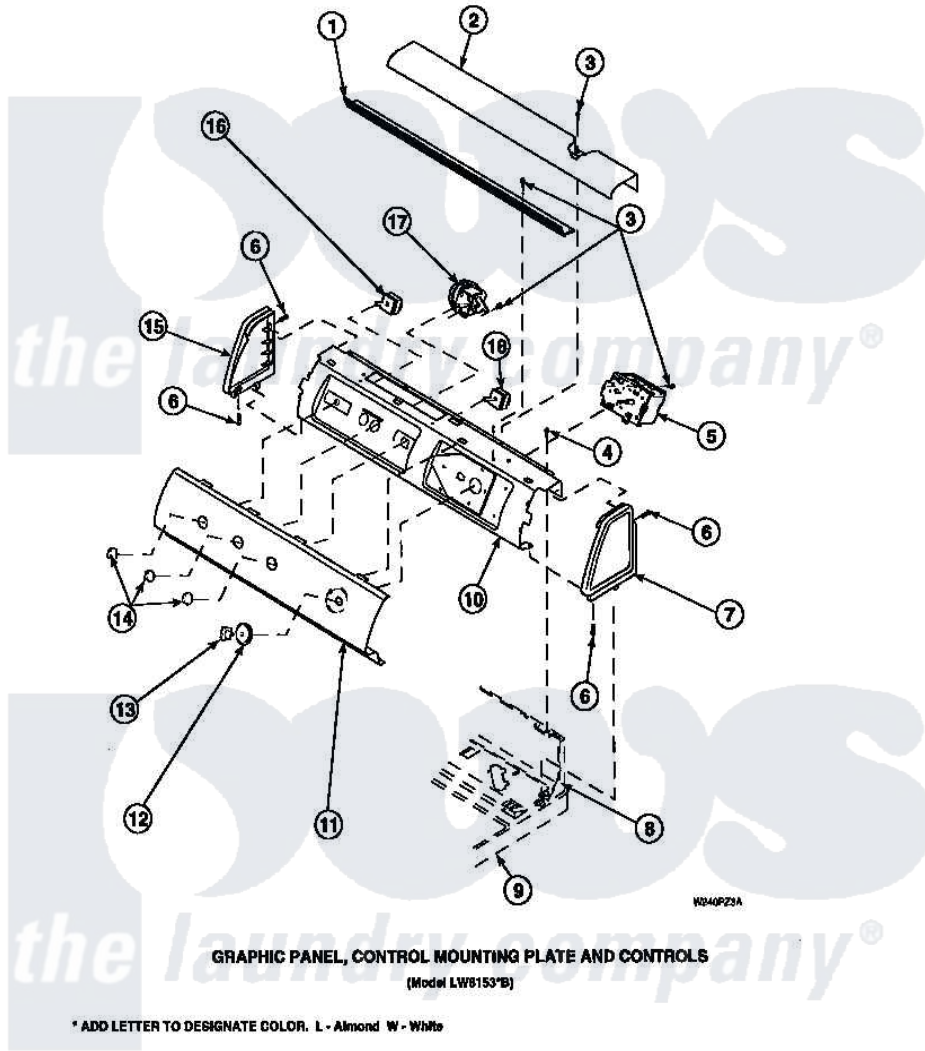

**Amana LW8201W2 (BOM: PLW8201W2 A) 15 - GRAPHIC PANEL, CTRL  
MTG PLATE AND CTRLS**

Amana Residential Amana LW8201W2 (BOM: PLW8201W2 A) Washer Parts Parts Diagram 15 - GRAPHIC PANEL, CTRL MTG PLATE AND CTRLS  
Click on the part number to view part

Item	Original Part Number	Replaced By	Status	Part Description
1	Y34826		Not Available	DIFFUSER,LAMP-CLEAR
3	23962	<a href="#">W10116760</a>		Screw
4	34904	<a href="#">489355</a>		Screw, 8 X 1/2
6	501086	<a href="#">90767</a>		Screw, 8A X 3/8 HeX Washer Head Tapping
8	34903		Not Available	PANEL, BACK HOOD (USE 37782)
9	34902P		Not Available	TOP
10	34821		Not Available	CONTROL MOUNTING PLATE
17	36045	<a href="#">40055101</a>		Switch, Pressure