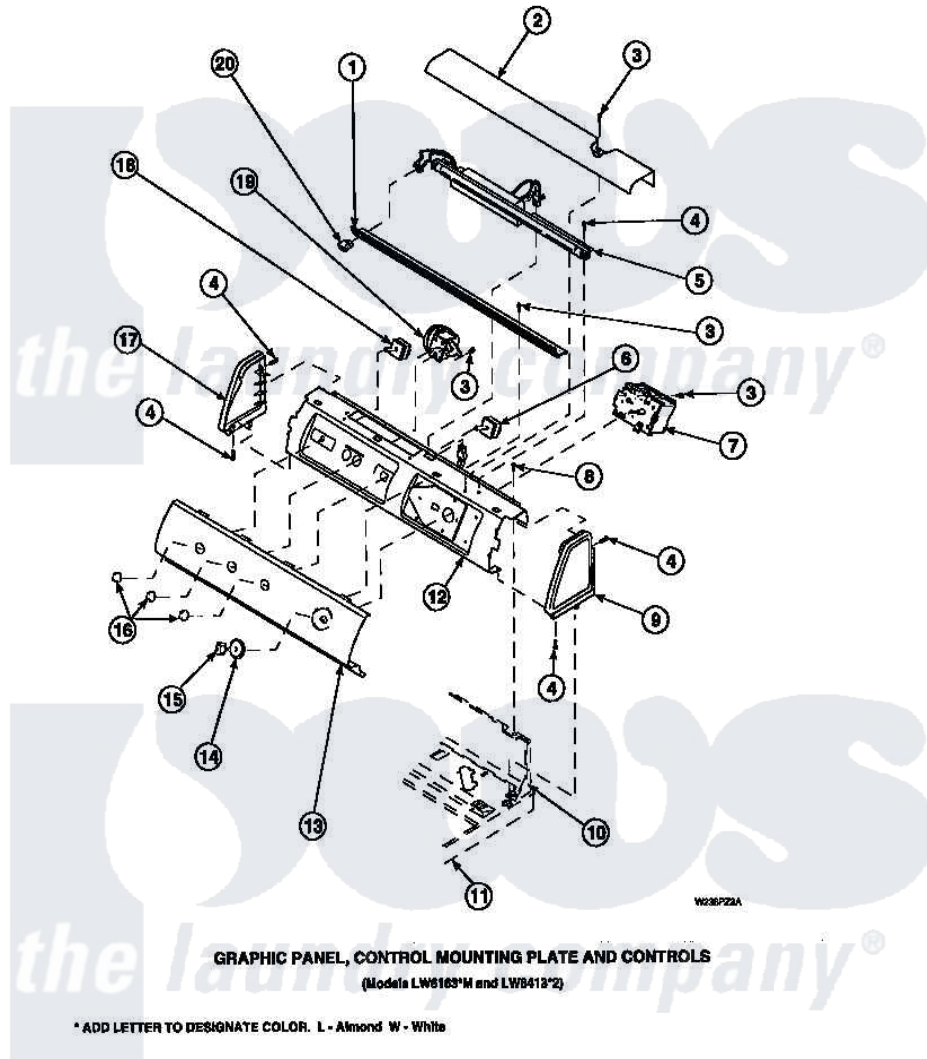

**Amana LW8201W2 (BOM: PLW8201W2 A) 16 - GRAPHIC PANEL, CTRL MTG PLATE AND CTRLS**

Amana Residential Amana LW8201W2 (BOM: PLW8201W2 A) Washer Parts Parts Diagram 16 - GRAPHIC PANEL, CTRL MTG PLATE AND CTRLS  
 Click on the part number to view part

Item	Original Part Number	Replaced By	Status	Part Description
2	34824		Not Available	TOP COVER
3	23962	<a href="#">W10116760</a>		Screw
4	501086	<a href="#">90767</a>		Screw, 8A X 3/8 HeX Washer Head Tapping
8	34904	<a href="#">489355</a>		Screw, 8 X 1/2
9	34817		Not Available	END CAP(RIGHT)
10	34903		Not Available	PANEL, BACK HOOD (USE 37782)
11	34902P		Not Available	TOP
12	34821		Not Available	CONTROL MOUNTING PLATE
14	36700		Not Available	TIMER KNOB SKIRT
15	35333		Not Available	TIMER KNOB
16	36701		Not Available	KNOB, TEMP
17	34818		Not Available	END CAP(LEFT)
19	36045	<a href="#">40055101</a>		Switch, Pressure