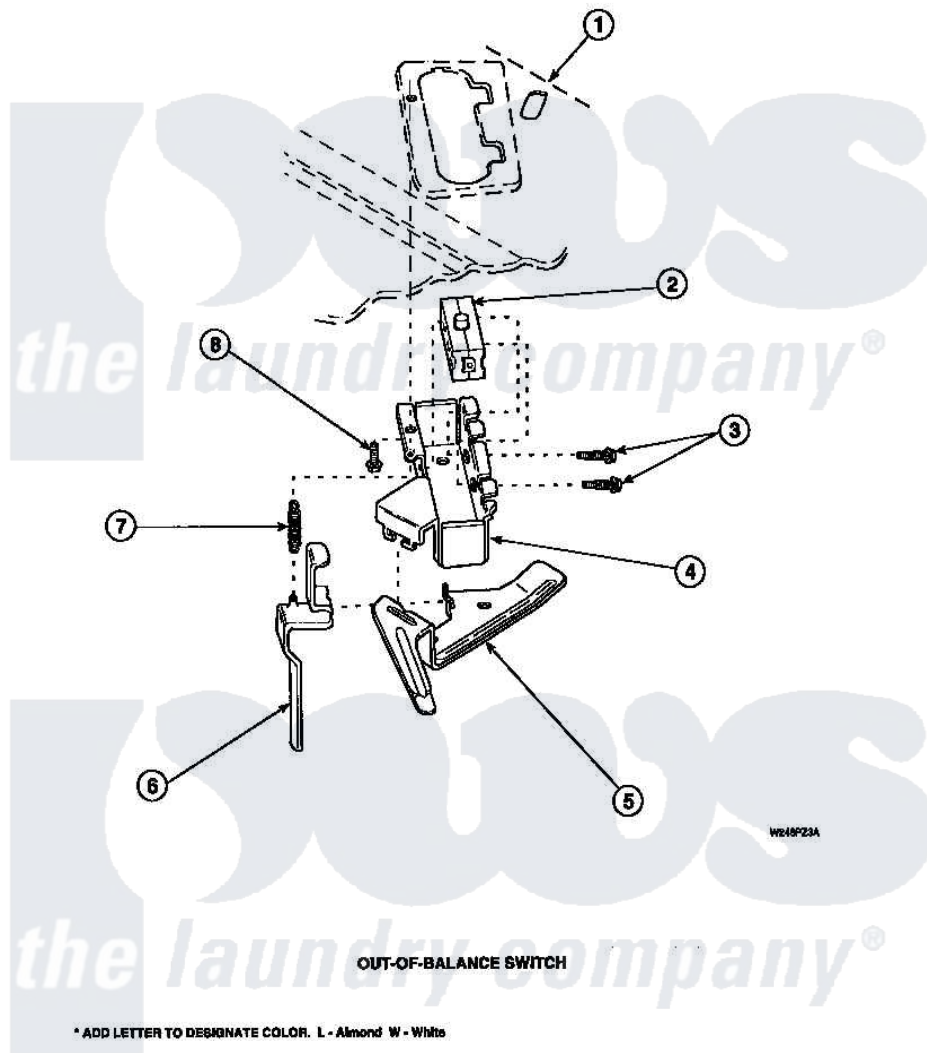

Amana LW8201W2 (BOM: PLW8201W2 A) 22 - OUT-OF-BALANCE SWITCH

Amana Residential Amana LW8201W2 (BOM: PLW8201W2 A) Washer Parts Parts Diagram 22 - OUT-OF-BALANCE SWITCH

Click on the part number to view part

Item	Original Part Number	Replaced By	Status	Part Description
1	34902P		Not Available	TOP
2	33445	27001095		Switch, Lid
3	36510			Screw
4	36497P			Kit, Switch Holder
5	33441			Arm, Actuator
6	33442			Lever, Unbalanced Load
7	33443			Spring
8	23962	W10116760		Screw