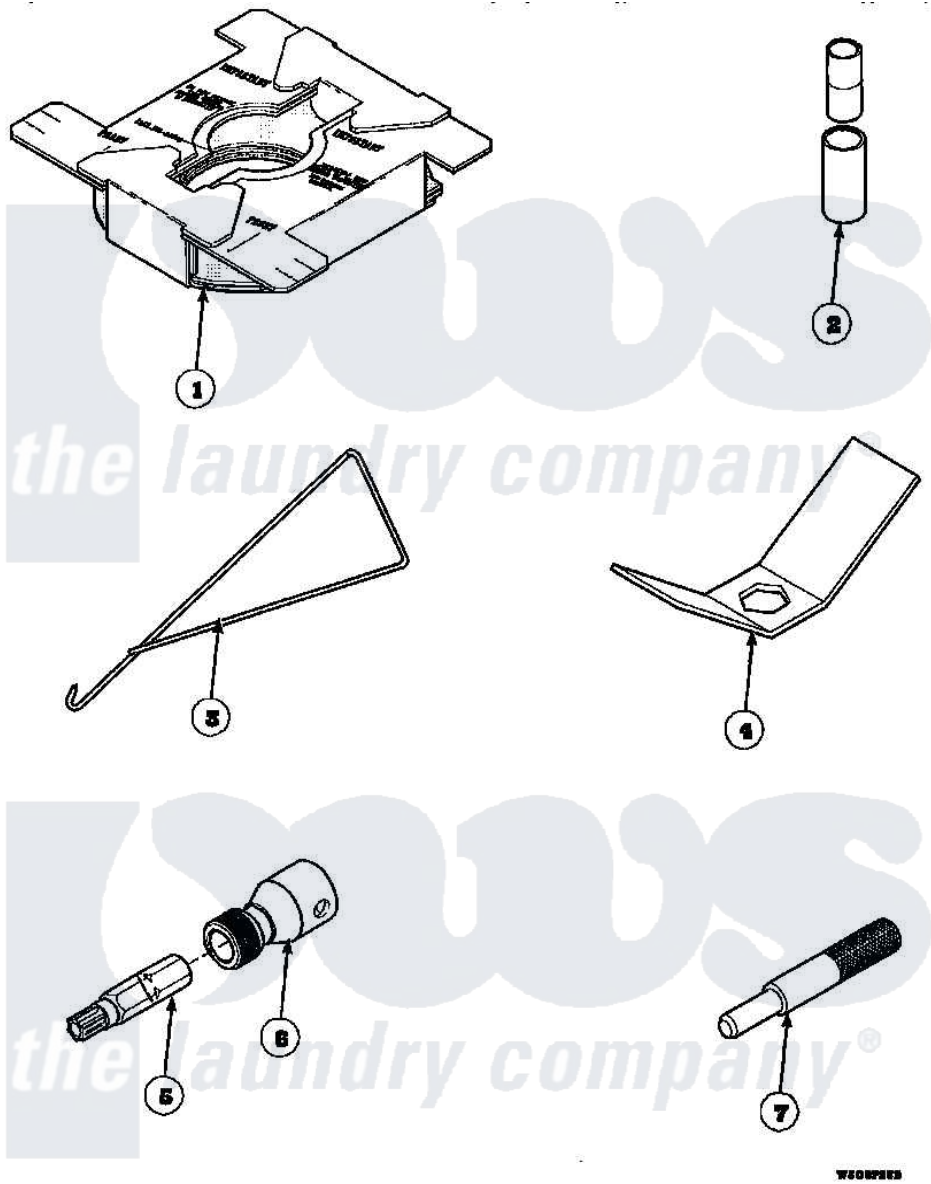

Amana LW8201W2 (BOM: PLW8201W2 A) 24 - SPECIAL TOOLS

Amana Residential Amana LW8201W2 (BOM: PLW8201W2 A) Washer Parts Diagram 24 - SPECIAL TOOLS
 Click on the part number to view part

Item	Original Part Number	Replaced By	Status	Part Description
1	36926		Not Available	BRACE, SHIPPING
2	242P4			Installer, Spring
3	289P4	321P4		Hook, Spring
4	237P4	306P4		Hex Wrench
5	282P4			T25 Tamper Resistant Bit
6	24161			Torx Bit Holder
7	305P4		Not Available	TOOL, TRANSMISSION PI
NI	555P3	725P3		Kit