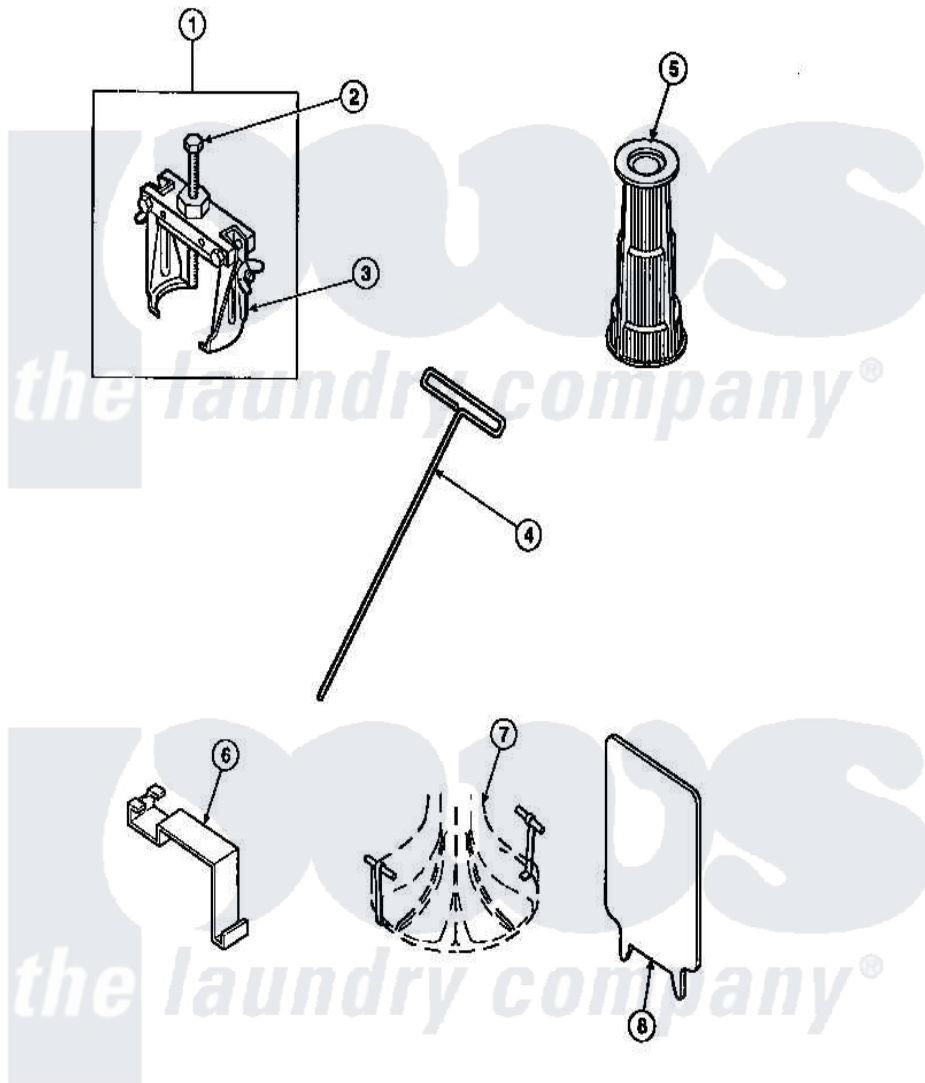

# Amana LW8201W2 (BOM: PLW8201W2 A) 25 - SPECIAL TOOLS

Amana Residential Amana LW8201W2 (BOM: PLW8201W2 A) Washer Parts Parts Diagram 25 - SPECIAL TOOLS

Click on the part number to view part

Item	Original Part Number	Replaced By	Status	Part Description
1	<a href="#">294P4</a>			Bell Tool
2	<a href="#">294P4B</a>			Drive Bell Bolt
3	<a href="#">294P4A</a>			Jaw, Drive Bell Tool
4	291P4		Not Available	WRENCH, T - ALLEN
5	<a href="#">293P4</a>			Seal Tool
6	<a href="#">273P4</a>			Tub Cover Gasket Tool
7	<a href="#">254P4P</a>			Agitator Hooks
8	<a href="#">272P4</a>			Tool, Lid Switch Instal
NI	555P3	<a href="#">725P3</a>		Kit