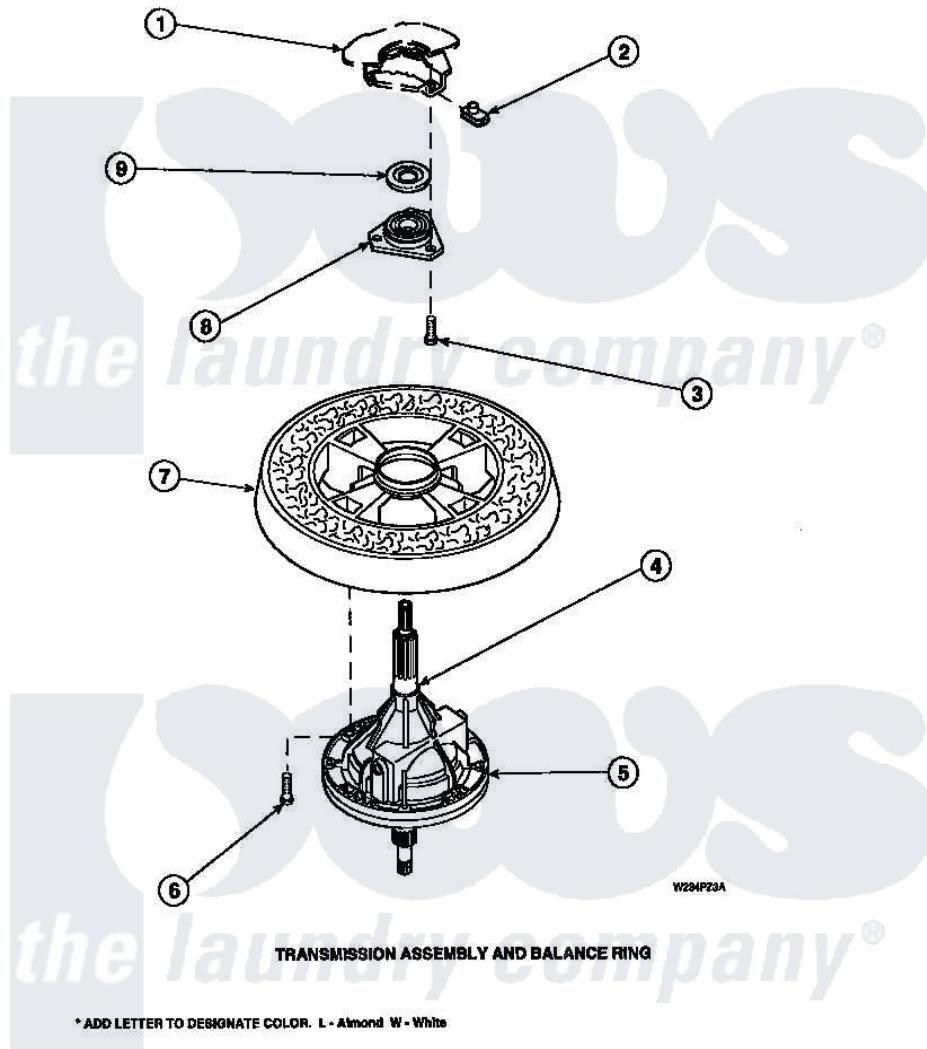

Amana LW8201W2 (BOM: PLW8201W2 A) 27 - TRANSMISSION ASSY AND BALANCE RING

Amana Residential Amana LW8201W2 (BOM: PLW8201W2 A) Washer Parts Parts Diagram 27 - TRANSMISSION ASSY AND BALANCE RING
 Click on the part number to view part

Item	Original Part Number	Replaced By	Status	Part Description
1	34438P			Assembly, Outer Tub
2	27222			Nut, Retainer 5/16-18
3	36991	3400500		Bolt, 3405245 5/16-18 X 3/4
4	27604P			Never-Seeze 1 Oz Tube
5	34526P			Assembly, Transmission
6	37047		Not Available	SCREW, CAP
7	34731		Not Available	ASSY,BALANCE RING-COMPL
8	27182	40004201P		Main Bearing Assembly
9	27187			Flinger