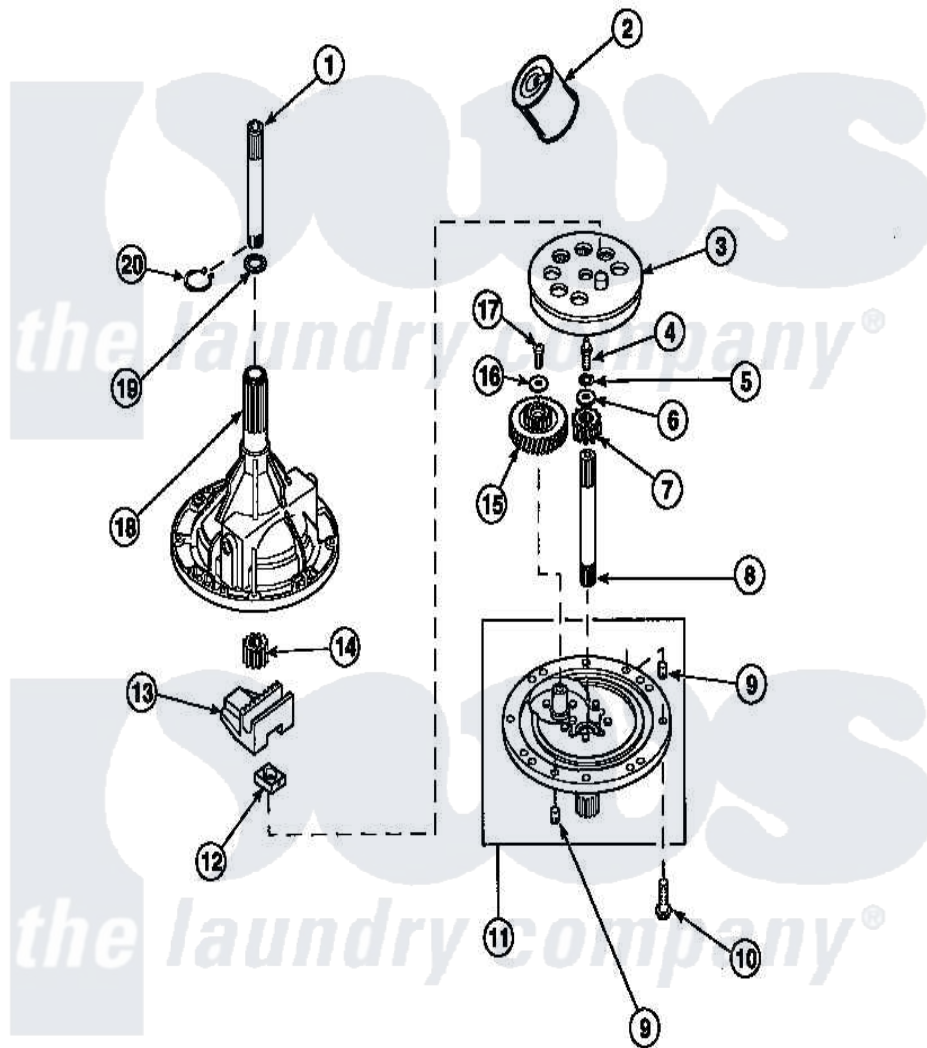

Amana LW8201W2 (BOM: PLW8201W2 B) 01 - 34526P TRANSMISSION ASSY

Amana Residential Amana LW8201W2 (BOM: PLW8201W2 B) Washer Parts Parts Diagram 01 - 34526P
TRANSMISSION ASSY

[Click on the part number to view part](#)

Item	Original Part Number	Replaced By	Status	Part Description
1	Y36570			Shaft, Output
2	27243P			Oil, CW Transmission F-
3	26577			Assembly, Gear And Stud
4	27030		Not Available	SCREW, 1/4-20 SPECIAL
5	21456			Lockwasher, 1/4 Intshkp
6	26509	40041501		Washer
7	36562			Pinion, Drive
8	34853			Shaft, Input
9	27172			Pin, Dowel
10	32814		Not Available	SCREW, 1/4-20X7/8 SERRA
11	38290			Assembly, Cover
12	26493			Slide
13	Y31526			Rack
14	27003			Pinion, Agitator
15	29161			Gear, Reduction

16	29260	Not Available	WASHER
17	29273		Screw, 1/4-20 X 3/8
18	33223	Not Available	ASSY, TRANSMISSION CASE
19	35092		Washer, 3628id X 1.00 X .056
20	27197		Ring, Retaining
NI	37577P	Not Available	SEALANT