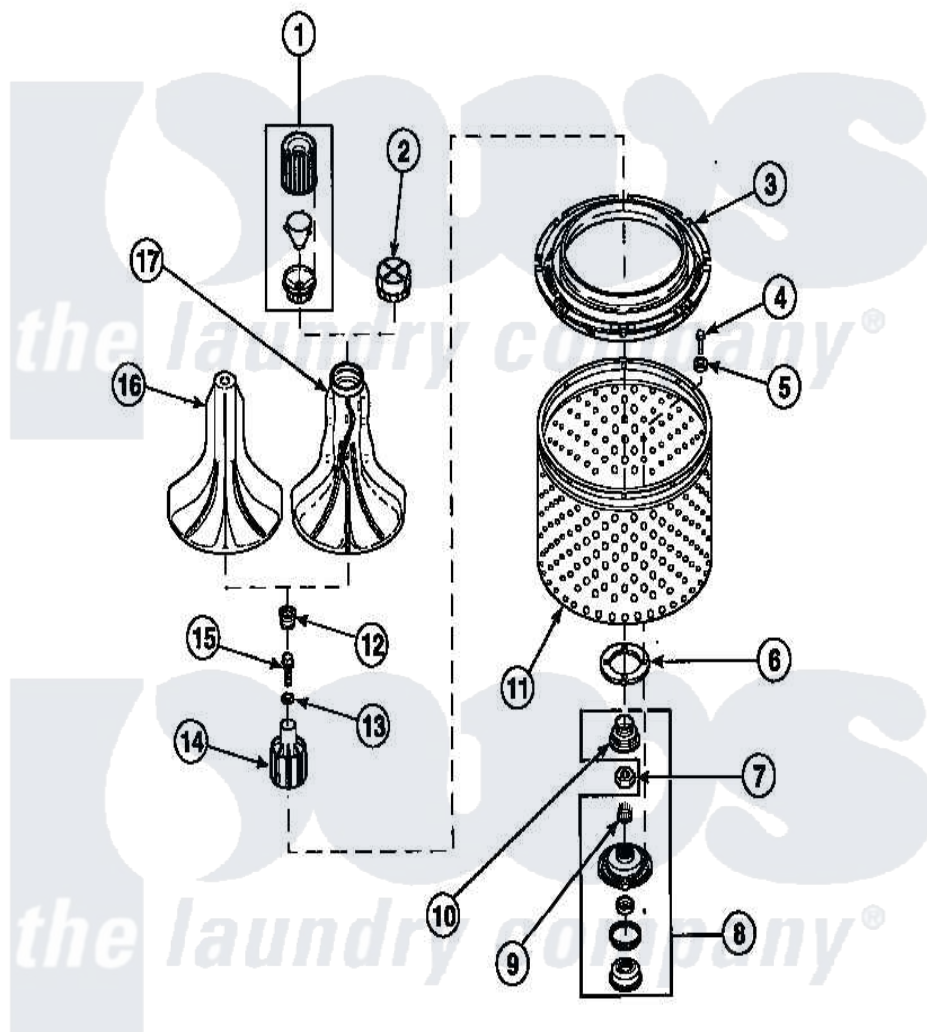

**Amana LW8201W2 (BOM: PLW8201W2 B) 02 - AGITATOR/DRIVE BELL/SEAL KIT/TUB & HUB**

Amana Residential Amana LW8201W2 (BOM: PLW8201W2 B) Washer Parts Parts Diagram 02 - AGITATOR/DRIVE BELL/SEAL KIT/TUB & HUB  
 Click on the part number to view part

Item	Original Part Number	Replaced By	Status	Part Description
1	36542	<a href="#">40002101W</a>		Assembly, Fabric Softner
2	<a href="#">36515</a>			Cap, Agitator
3	<a href="#">35035</a>			Guard, Clothes
4	27202	<a href="#">W10116787</a>		Screw
5	<a href="#">28094</a>			Gasket
7	Y29220	<a href="#">40016301</a>		Nut, Lock
9	29728	<a href="#">40008301</a>		Insert, Spline
10	36425	<a href="#">40016101</a>		Seal, Bell Drive
12	36511	<a href="#">40008401</a>		Plug, Bell
13	<a href="#">36472</a>			O-Ring
15	34288	<a href="#">40065102</a>		Screw, Shoulder 1/4
16	<a href="#">33513</a>			Agitator, Short-Coin