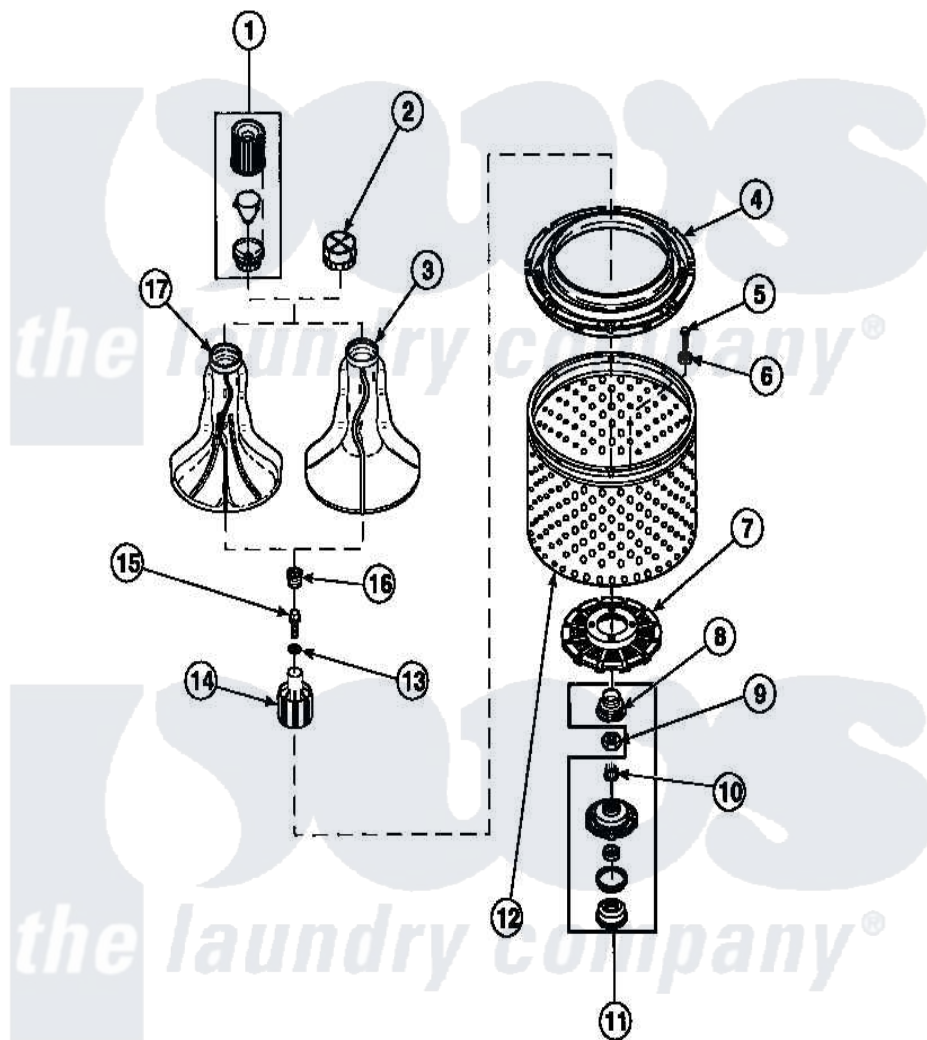

Amana LW8201W2 (BOM: PLW8201W2 B) 03 - AGITATOR/DRIVE BELL/SEAL KIT/TUB & HUB

Amana Residential Amana LW8201W2 (BOM: PLW8201W2 B) Washer Parts Parts Diagram 03 - AGITATOR/DRIVE BELL/SEAL KIT/TUB & HUB
 Click on the part number to view part

Item	Original Part Number	Replaced By	Status	Part Description
1	36542	40002101W		Assembly, Fabric Softner
2	36515			Cap, Agitator
3	36507	40000501W		Agitator, Flex Vane
4	35035			Guard, Clothes
5	27202	W10116787		Screw
6	28094			Gasket
7	32998	39371		Filter Lin
8	36425	40016101		Seal, Bell Drive
9	Y29220	40016301		Nut, Lock
10	29728	40008301		Insert, Spline
11	495P3	R9900552		Hub And Seal
12	33501P	R9900144		Kit- Wash
13	36472			O-Ring
14	36443P	R9900189		Kit, Drive Bell And Seal
15	34288	40065102		Screw, Shoulder 1/4