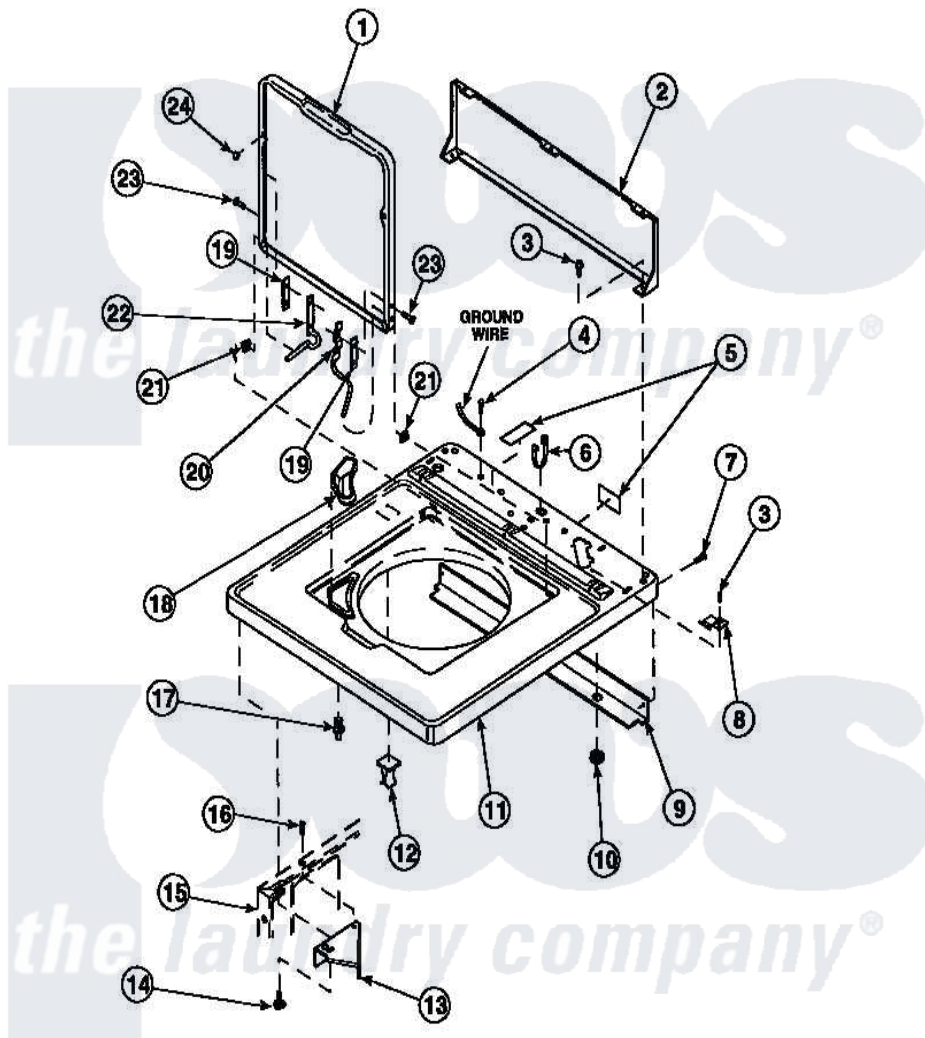

Amana LW8201W2 (BOM: PLW8201W2 B) 05 - CAB TOP/LOADING DR & CTRL HOOD REAR PAN

Amana Residential Amana LW8201W2 (BOM: PLW8201W2 B) Washer Parts Parts Diagram 05 - CAB TOP/LOADING DR & CTRL HOOD REAR PAN
 Click on the part number to view part

Item	Original Part Number	Replaced By	Status	Part Description
2	34903		Not Available	PANEL, BACK HOOD (USE 37782)
3	23962	W10116760		Screw
4	52909			Screw, 10B-16 X 1/2 HeX
7	27196	27001200		Screw
8	35887	40063901		Clip, Hold Down
11	34902P		Not Available	TOP
12	36519		Not Available	CLIP
13	36034			Bracket, Director-Module
14	Y31644	27001200		Screw
15	34475P		Not Available	CABINET
16	36035		Not Available	SCREW,8-18X3/8 PHIL FLT HD
17	56534			Barrel, Support
18	34776		Not Available	DISPENSER,BLEACH