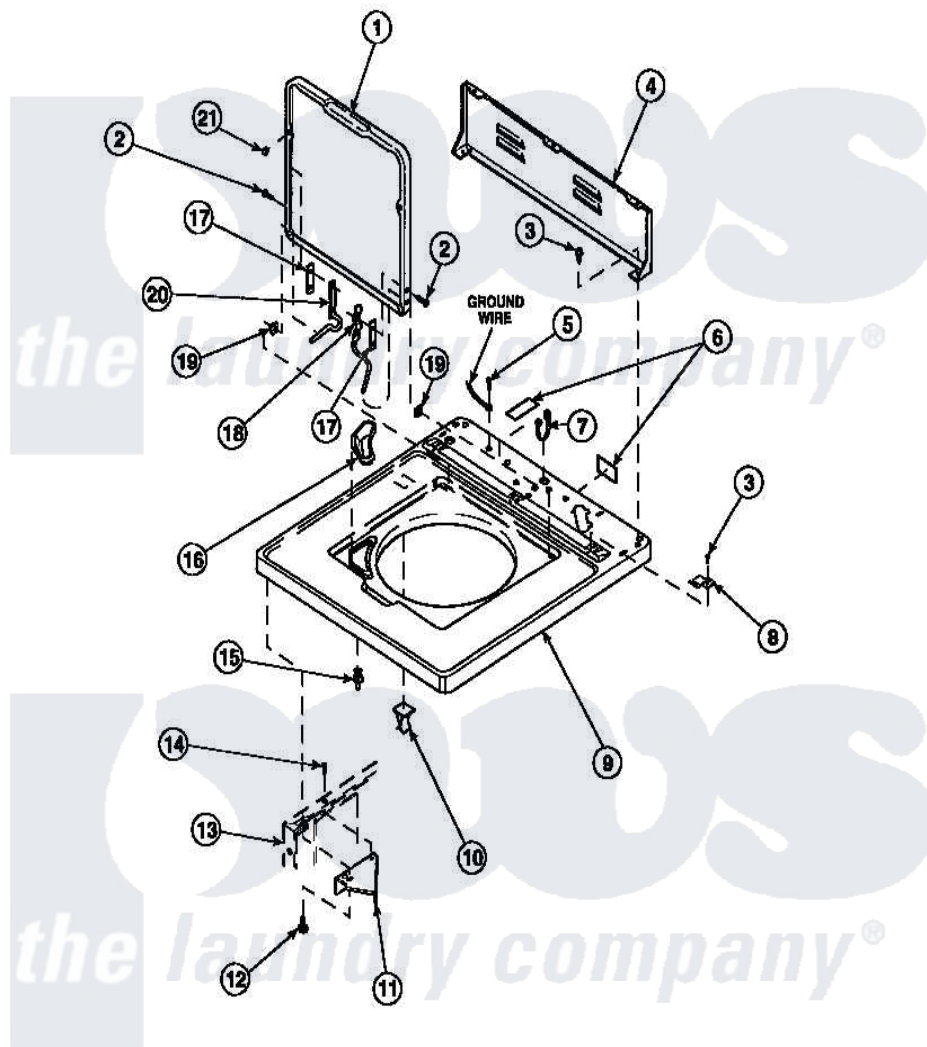

Amana LW8201W2 (BOM: PLW8201W2 B) 06 - CAB TOP/LOADING DR & CTRL HOOD REAR PAN

Amana Residential Amana LW8201W2 (BOM: PLW8201W2 B) Washer Parts Parts Diagram 06 - CAB TOP/LOADING DR & CTRL HOOD REAR PAN
 Click on the part number to view part

Item	Original Part Number	Replaced By	Status	Part Description
1	33541P		Not Available	LID
2	34337	W10119828		Screw, Lid Hinge Mounting
3	23962	W10116760		Screw
4	34903		Not Available	PANEL, BACK HOOD (USE 37782)
5	52909			Screw, 10B-16 X 1/2 HeX
6	24903		Not Available	STICKER,DISCONNECT POW
7	10382		Not Available	RELIEF,STRAIN xREPLACE
8	35887	40063901		Clip, Hold Down
9	34902P		Not Available	TOP
10	36519		Not Available	CLIP
11	36034			Bracket, Director-Module
12	Y31644	27001200		Screw
13	34475P		Not Available	CABINET

14	36035	Not Available	SCREW,8-18X3/8 PHIL FLT HD
15	56534		Barrel, Support
16	34776	Not Available	DISPENSER,BLEACH
17	34338		Gasket, Hinge
18	36437		Hinge, Lid R
19	33446	40008201	Bushing, Hinge
20	36513		Hinge, Left
21	21685	40038001	Bumper