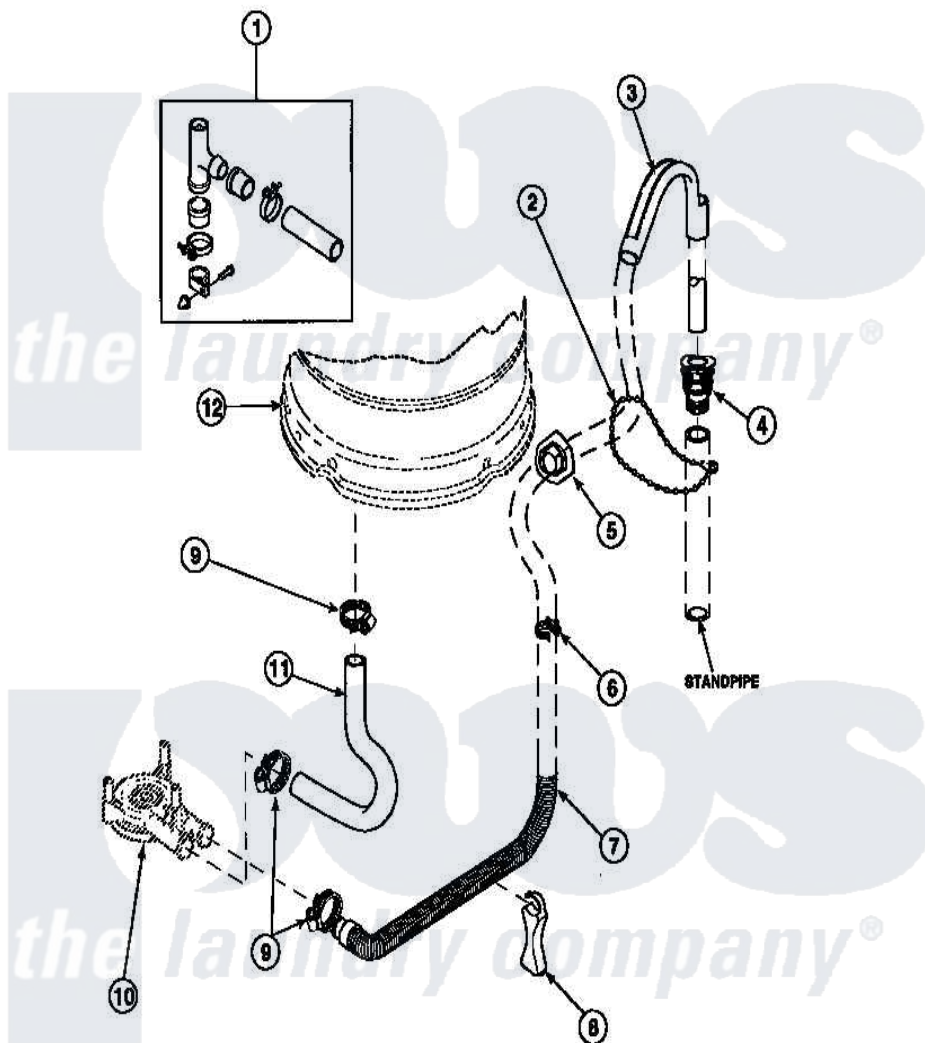

# Amana LW8201W2 (BOM: PLW8201W2 B) 07 - DRAIN HOSE AND SIPHON BREAK

Amana Residential Amana LW8201W2 (BOM: PLW8201W2 B) Washer Parts Parts Diagram 07 - DRAIN HOSE AND SIPHON BREAK

[Click on the part number to view part](#)

Item	Original Part Number	Replaced By	Status	Part Description
1	562P3	<a href="#">76660</a>		Break-Sphn
2	33489	<a href="#">8539404</a>		Tie-Wire
3	33615	<a href="#">22003814</a>		Retainer, Drain Hose
5	<a href="#">32219</a>			Relief, Strain
6	<a href="#">36014</a>			Clip, Retainer-Hose
8	<a href="#">36522</a>			Hose Support
"	<a href="#">35487</a>			Support, Hose
9	36802	<a href="#">285655</a>		Clamp, Hose
10	36863P	<a href="#">27001233</a>		Pump
11	<a href="#">35753</a>			Hose, Tub To Pump-Ddp
12	<a href="#">34438P</a>			Assembly, Outer Tub