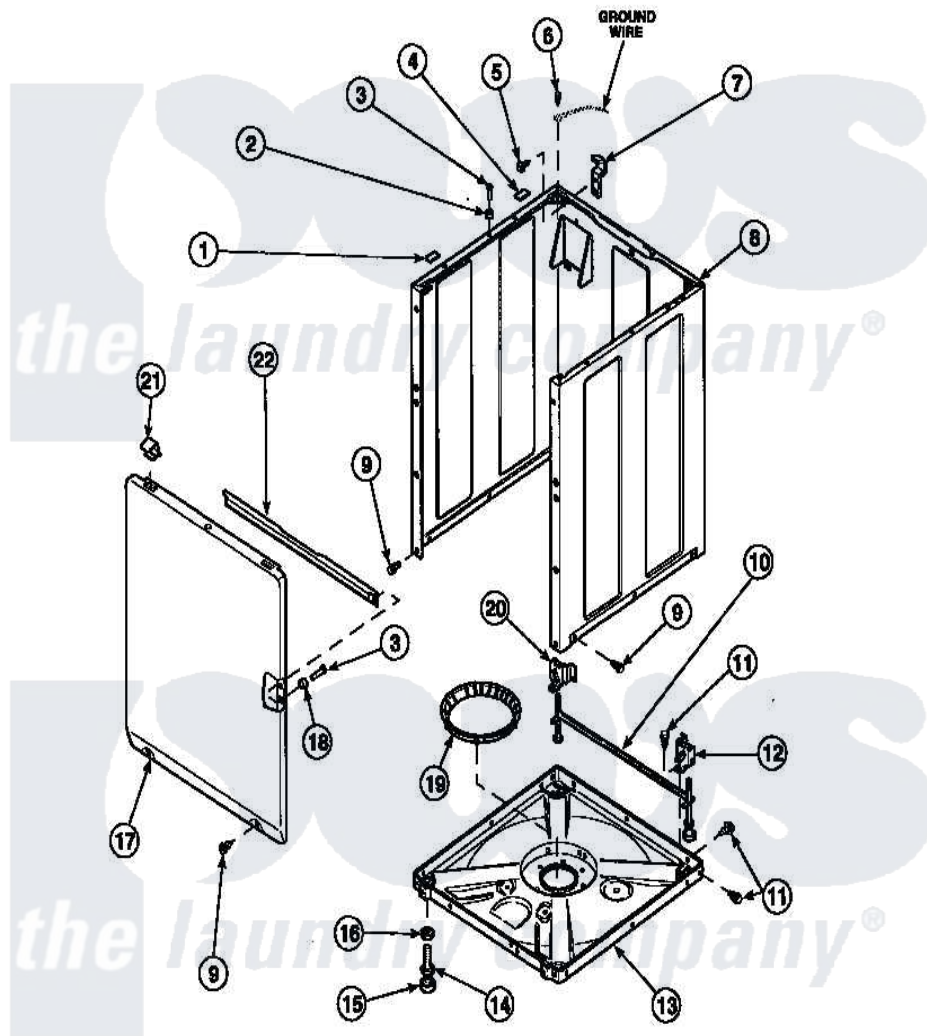

Amana LW8201W2 (BOM: PLW8201W2 B) 08 - FRONT PANEL, BASE ASSY AND CABINET ASSY

Amana Residential Amana LW8201W2 (BOM: PLW8201W2 B) Washer Parts Parts Diagram 08 - FRONT PANEL, BASE ASSY AND CABINET ASSY
 Click on the part number to view part

Item	Original Part Number	Replaced By	Status	Part Description
1	Y56128			Pad, Bumper
2	56079	505187		Locator, Panel
3	32671	Y014874		Screw, Idler Arm And Sleeve
4	36226			Pad, Bumper .25
5	34499		Not Available	SCREW, No.10B X 1/4 TAP IN HX
6	23962	W10116760		Screw
7	Y27103			Hinge, Hold-Down Lug
8	34475P		Not Available	CABINET
9	27196	27001200		Screw
10	34443			Assembly, Leg And Stabilier
11	35148		Not Available	SCREW, 1/4-14 X 3/8 HX HD
12	36036		Not Available	BRACKET, SLL-RIGHT
13	36599P			Assembly Nut/ Leg Base
"	34434P			Assembly Nut/Leg Base

14	Y34319	22003428	Leg, Adjustable
15	34318	40016001	Foot, Rubber
16	Y21899	40038101	Nut, Leg
17	34656P	Not Available	NOT GOOD No. SEE NOTE PNL, FRONT
18	28102		Locator, Panel
19	36108	Not Available	SNUBBER PAD & ISOLATOR
20	36037		Bracket, SII-Left
21	35865		Clip, Hold-Down Front Panel
22	Y35097	Not Available	BRACE, FRT PNL