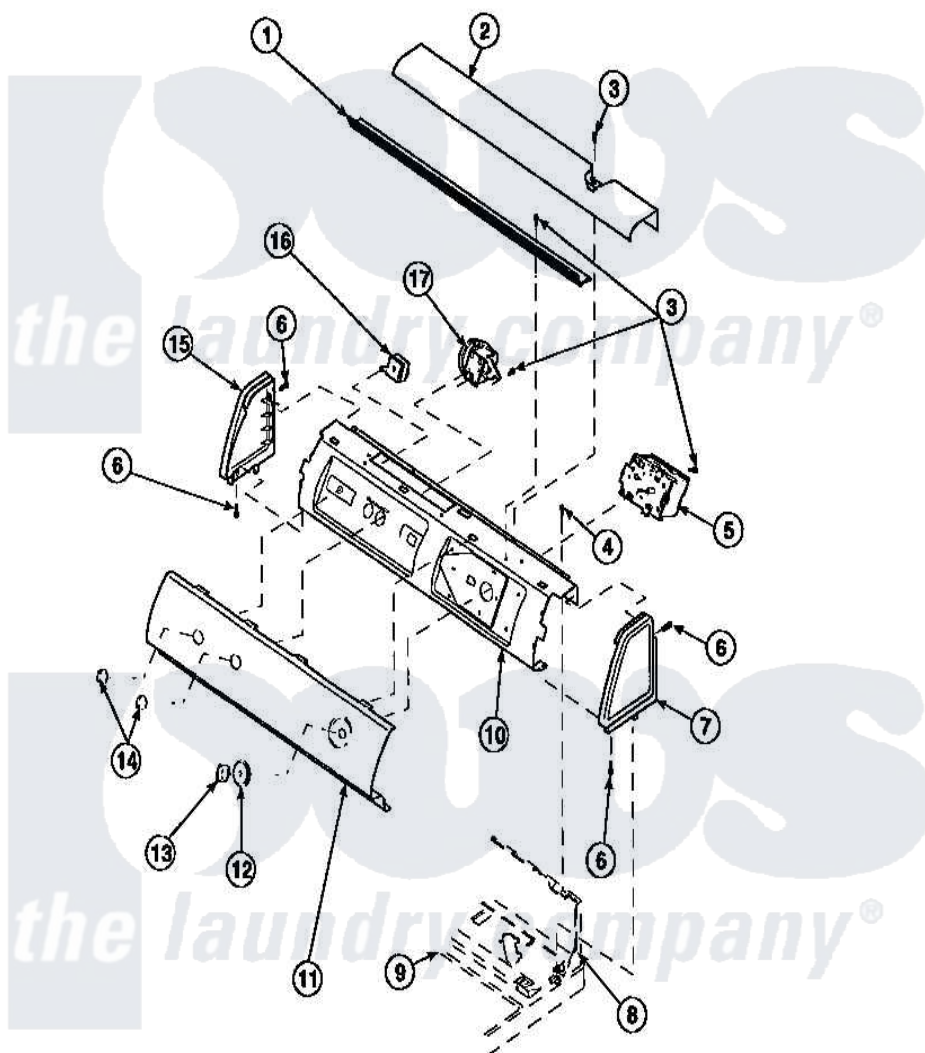

**Amana LW8201W2 (BOM: PLW8201W2 B) 09 - GRAPHIC PANEL, CTRL
MTG PLATE AND CTRLS**

Amana Residential Amana LW8201W2 (BOM: PLW8201W2 B) Washer Parts Parts Diagram 09 - GRAPHIC PANEL, CTRL MTG PLATE AND CTRLS
Click on the part number to view part

Item	Original Part Number	Replaced By	Status	Part Description
1	Y34826		Not Available	DIFFUSER,LAMP-CLEAR
3	23962	W10116760		Screw
4	34904	489355		Screw, 8 X 1/2
6	501086	90767		Screw, 8A X 3/8 HeX Washer Head Tapping
8	34903		Not Available	PANEL, BACK HOOD (USE 37782)
9	34902P		Not Available	TOP
10	34821		Not Available	CONTROL MOUNTING PLATE
16	35115			Switch, TemPerature 3 P
17	36045	40055101		Switch, Pressure