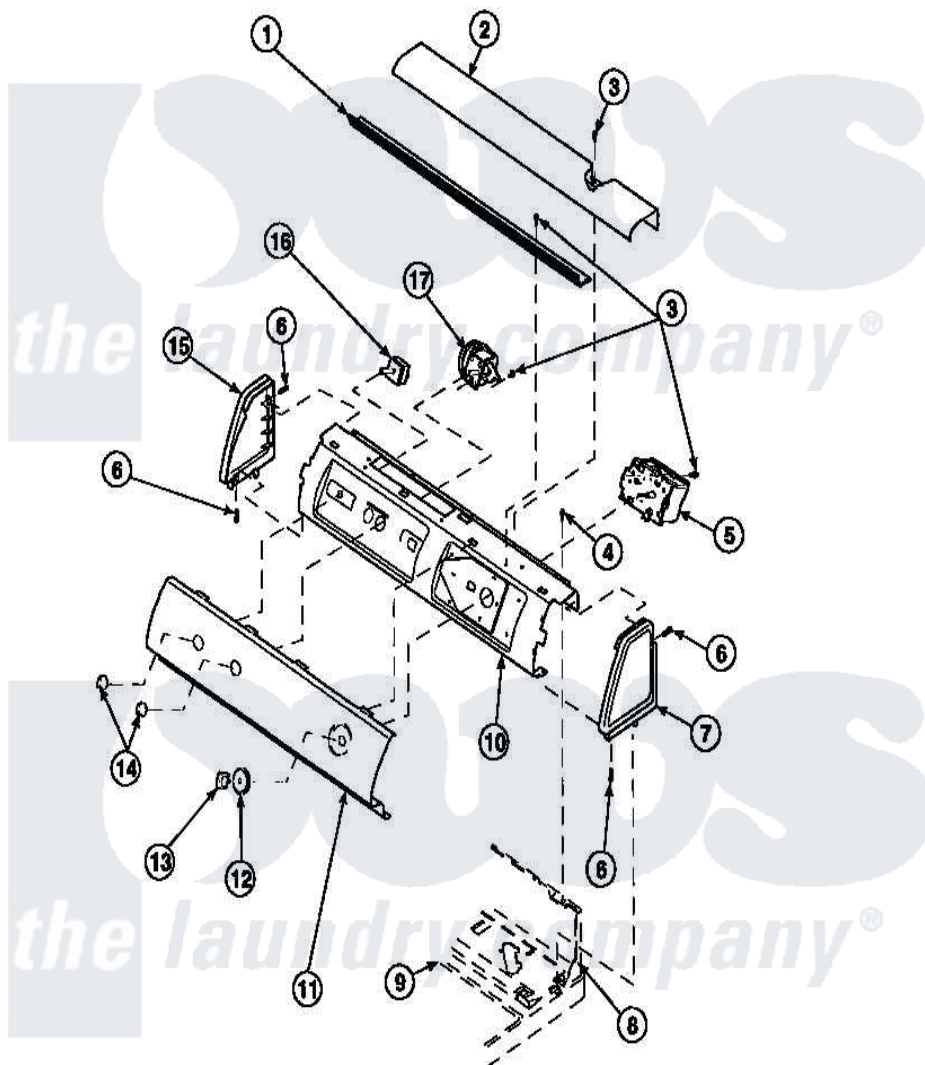

**Amana LW8201W2 (BOM: PLW8201W2 B) 10 - GRAPHIC PANEL, CTRL
MTG PLATE AND CTRLS**

Amana Residential Amana LW8201W2 (BOM: PLW8201W2 B) Washer Parts Parts Diagram 10 - GRAPHIC PANEL, CTRL MTG PLATE AND CTRLS
Click on the part number to view part

Item	Original Part Number	Replaced By	Status	Part Description
1	Y34826		Not Available	DIFFUSER,LAMP-CLEAR
2	34824		Not Available	TOP COVER
3	23962	W10116760		Screw
4	34904	489355		Screw, 8 X 1/2
5	31241			Timer, 240V/50Hz-3 Cycle
6	501086	90767		Screw, 8A X 3/8 HeX Washer Head Tapping
7	34817		Not Available	END CAP(RIGHT)
8	34903		Not Available	PANEL, BACK HOOD (USE 37782)
9	34902P		Not Available	TOP
10	34821		Not Available	CONTROL MOUNTING PLATE
11	36613		Not Available	GRAPHIC PANEL
12	36700		Not Available	TIMER KNOB SKIRT
13	35333		Not Available	TIMER KNOB

14	36701	Not Available	KNOB, TEMP
15	34818	Not Available	END CAP(LEFT)
16	35115		Switch, TemPerature 3 P
17	36045	40055101	Switch, Pressure